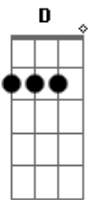

© ukulele-chords.com