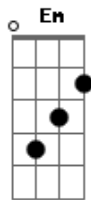

© ukulele-chords.com