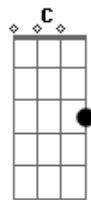

© ukulele-chords.com