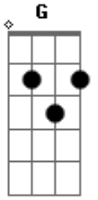

© ukulele-chords.com