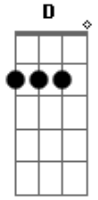

The Monkees - Daily Nightly

Tom: **D**

this song is played on the MOOG synthesizer with a guitar

background

A Darkened growing figures move with **C** prisms of no color **D**
most of the song is using those 3 chords

Acordes

© ukulele-chords.com