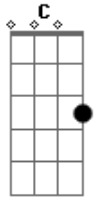

© ukulele-chords.com