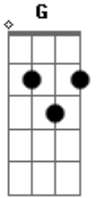

© ukulele-chords.com