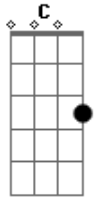

© ukulele-chords.com