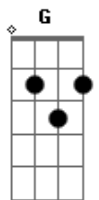

© ukulele-chords.com