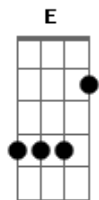

The Monkees - All The King's Horses

tom:

Intro: A G E A
 A G E
 A G E
 A G E
 A G E
 A G D
 A G D
 A G D
 A G D

A
 All the king's horses
 G A G E
 And all the king's men
 A
 They couldn't put my broken
 G A G E
 Heart back together again

A Gbm
 I woke up this mornin'
 Bm E
 That this is what I found
 A Gbm
 You had gone and left me
 Bm
 And you never even made
 E
 A farewell sound

(A G D)
 (A G D)
 (A G D A)

A
 All the king's horses
 G A G E
 And all the king's men
 A
 They couldn't put my broken
 G A G E
 Heart back together again

A Gbm
 Someday you will know
 Bm E
 The meaning of a love that's true
 A Gbm
 But when you find out
 Bm
 I won't be around to
 E
 Share it with you

(A G D)
 (A G D)
 (A G D A)

A
 All the king's horses
 G A G E
 And all the king's men
 A
 They couldn't put my broken
 G A G E
 Heart back together again

A
 All the king's horses
 G A G E
 And all the king's men
 A
 They couldn't put my broken
 G A G E
 Heart back together again

[Final] A G D
 A G D
 A G D A

Acordes

© ukulele-chords.com

© ukulele-chords.com