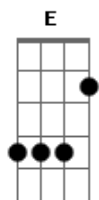

© ukulele-chords.com