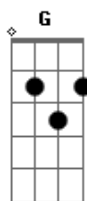

© ukulele-chords.com