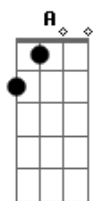

Eddie Money - Two Tickets To Paradise

Tom: A

From: (John Halonen)
Tabbed by John Halonen

< = hammer on or pull off
s = slide
Intro:
Drum Fill.

I've got a surprise especially for you.

Something that both of us have always wanted to do.

Repeat 2X

Waited So Long

Waited So long

I'm Gonna Take You On A Trip So Far From Here.

I've got two tickets baby, we're gonna dissappear.

I've Got 2 Tickets To Paradise

Pack Your Bags W'ell Leave Tonight.

2 Tickets To Paradise
Intro: to Solo
2 tickets to paradise.

Solo

This is a great solo, but off the top of my head I can't remember it.
Have fun with the rest of the song.

Acordes

© ukulele-chords.com