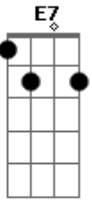

© ukulele-chords.com