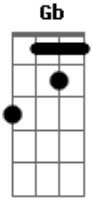

© ukulele-chords.com