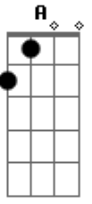

© ukulele-chords.com