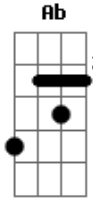

© ukulele-chords.com