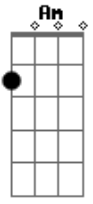

© ukulele-chords.com