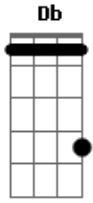

© ukulele-chords.com