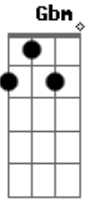

© ukulele-chords.com