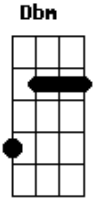

© ukulele-chords.com