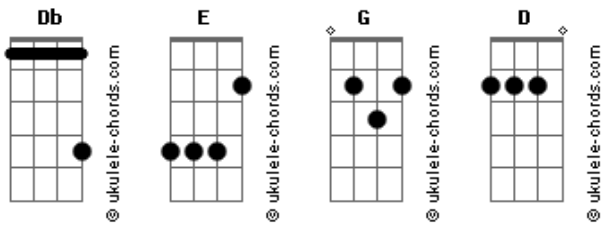

Mobile - Out Of My Head

Tom: **Db**
Intro:

VERSE 1

CHORUS -listen to the song and you'll get the rhythm of it.

FOR THIS PART;
Come on over, let me watch you
Let me hold you, let me touch you

VERSE 2

Acordes

CHORUS -listen to the song and you'll get the rhythm of it.

Bridge:

After the "But I'll be watchin you.."

CHORUS -listen to the song and you'll get the rhythm of it.

ENDING

THE END