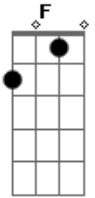

© ukulele-chords.com