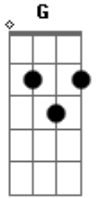

© ukulele-chords.com