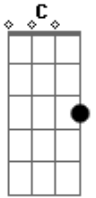

MØ - Slow Love

tom:

Intro: Am C G Bm
F Am G Bm

Am F C G F G
Let me love you all night til the birds tweet singing along
Am G
I need to get out
F C
Please show me your town at night

Acordes

© ukulele-chords.com