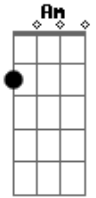

MØ - Slow Love

tom:

Intro: Am C G Bm
F Am G Bm

Am F C G F G
Let me love you all night til the birds tweet singing along
Am G
I need to get out
F C
Please show me your town at night

Acordes

© ukulele-chords.com