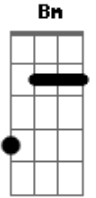

© ukulele-chords.com