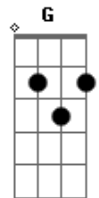

© ukulele-chords.com