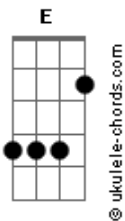

Måneskin - The Driver

tom:

[Primeira Parte]

Am Dm
Hangout somewhere
Am Dm Am
Give me your eyes that twist my life
Dm C
Put me under your spell
E Am
Then hide, be quiet

[Pré-Refrão]

Dm Am
Lay your soul till it's naked
Dm Am
Bite my lips till you break it
Dm C
Steal my heart, get it wasted down
E
Till it's love

[Refrão]

Am Dm Am
'Cause if you wanna set the fire to the night
Dm Am
Then baby, let me be your lighter
Dm C
If you're already high and you wanna fly
E Am
I'll be the hand that takes you higher
Dm Am
And If you wanna love when you touch the sky
Dm Am
You can be my midnight rider
Dm C E
If there's nowhere to go and you wanna go wild
Am
I wanna be your driver
(Am Am Am C G E)

[Segunda Parte]

Am Dm Am
Make me helpless
Dm Am
Tie me down and use your love
Dm
Made of velvet

Acordes

C E Am
Then turn the lights down low

[Pré-Refrão]

Dm Am
Lay your soul till it's naked
Dm Am
Bite my lips till you break it
Dm C
Steal my heart, get it wasted down
E
Till it's love

[Refrão]

Am Dm Am
'Cause if you gonna set the fire to the night
Dm Am
Baby, let me be your lighter
Dm C
If you're already high and you wanna fly
E Am
I'll be the hand that takes you higher
Dm Am
And If you wanna love when you touch the sky
Dm Am
You can be my midnight rider
Dm C E
If there's nowhere to go and you wanna go wild
Am
I wanna be your driver
(Am Am Am C G E)