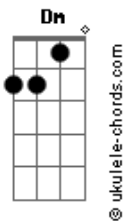

Måneskin - The Driver

tom:

[Primeira Parte]

Am Dm
Hangout somewhere
Am Dm Am
Give me your eyes that twist my life
Dm C
Put me under your spell
E Am
Then hide, be quiet

[Pré-Refrão]

Dm Am
Lay your soul till it's naked
Dm Am
Bite my lips till you break it
Dm C
Steal my heart, get it wasted down
E
Till it's love

[Refrão]

Am Dm Am
'Cause if you wanna set the fire to the night
Dm Am
Then baby, let me be your lighter
Dm C
If you're already high and you wanna fly
E Am
I'll be the hand that takes you higher
Dm Am
And If you wanna love when you touch the sky
Dm Am
You can be my midnight rider
Dm C E
If there's nowhere to go and you wanna go wild
Am
I wanna be your driver
(Am Am Am C G E)

[Segunda Parte]

Am Dm Am
Make me helpless
Dm Am
Tie me down and use your love
Dm
Made of velvet

Acordes

C E Am
Then turn the lights down low

[Pré-Refrão]

Dm Am
Lay your soul till it's naked
Dm Am
Bite my lips till you break it
Dm C
Steal my heart, get it wasted down
E
Till it's love