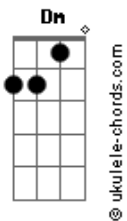

Måneskin - The Driver

tom:

[Primeira Parte]

Am Dm
Hangout somewhere
Am Dm Am
Give me your eyes that twist my life
Dm C
Put me under your spell
E Am
Then hide, be quiet

[Pré-Refrão]

Dm Am
Lay your soul till it's naked
Dm Am
Bite my lips till you break it
Dm C
Steal my heart, get it wasted down
E
Till it's love

[Refrão]

Am Dm Am
'Cause if you wanna set the fire to the night
Dm Am
Then baby, let me be your lighter
Dm C
If you're already high and you wanna fly
E Am
I'll be the hand that takes you higher
Dm Am
And If you wanna love when you touch the sky
Dm Am
You can be my midnight rider
Dm C E
If there's nowhere to go and you wanna go wild
Am
I wanna be your driver
(Am Am Am C G E)

[Segunda Parte]

Am Dm Am
Make me helpless
Dm Am
Tie me down and use your love
Dm
Made of velvet

Acordes

C E Am
Then turn the lights down low

[Pré-Refrão]

Dm Am
Lay your soul till it's naked
Dm Am
Bite my lips till you break it
Dm C
Steal my heart, get it wasted down
E
Till it's love

[Refrão]

Am Dm Am
'Cause if you gonna set the fire to the night
Dm Am
Baby, let me be your lighter
Dm C
If you're already high and you wanna fly
E Am
I'll be the hand that takes you higher
Dm Am
And If you wanna love when you touch the sky
Dm Am
You can be my midnight rider
Dm C E
If there's nowhere to go and you wanna go wild
Am
I wanna be your driver
(Am Am Am C G E)

[Refrão]

Am Dm Am
If you're gonna set the fire to the night
Dm Am
Baby, let me be your lighter
Dm C
If you're already high and you wanna fly
E Am
I'll be the hand that takes you higher
Dm Am
And If you wanna love when you touch the sky
Dm Am
You can be my midnight rider
Dm C E
If there's nowhere to go and you wanna go wild
Am
I wanna be your driver