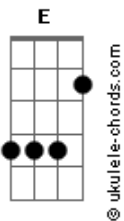

# Måneskin - The Driver

tom:

[Primeira Parte]

Am Dm  
Hangout somewhere  
Am Dm Am  
Give me your eyes that twist my life  
Dm C  
Put me under your spell  
E Am  
Then hide, be quiet

[Pré-Refrão]

Dm Am  
Lay your soul till it's naked  
Dm Am  
Bite my lips till you break it  
Dm C  
Steal my heart, get it wasted down  
E  
Till it's love

[Refrão]

Am Dm Am  
'Cause if you wanna set the fire to the night  
Dm Am  
Then baby, let me be your lighter  
Dm C  
If you're already high and you wanna fly  
E Am  
I'll be the hand that takes you higher  
Dm Am  
And If you wanna love when you touch the sky  
Dm Am  
You can be my midnight rider  
Dm C E  
If there's nowhere to go and you wanna go wild  
Am  
I wanna be your driver  
( Am Am Am C G E )

## Acordes

C E Am  
Then turn the lights down low

[Pré-Refrão]

Dm Am  
Lay your soul till it's naked  
Dm Am  
Bite my lips till you break it  
Dm C  
Steal my heart, get it wasted down  
E  
Till it's love

[Refrão]

Am Dm Am  
If you're gonna set the fire to the night  
Dm Am  
Baby, let me be your lighter  
Dm C  
If you're already high and you wanna fly  
E Am  
I'll be the hand that takes you higher  
Dm Am  
And If you wanna love when you touch the sky  
Dm Am  
You can be my midnight rider  
Dm C E  
If there's nowhere to go and you wanna go wild  
Am  
I wanna be your driver