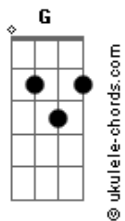

# Måneskin - The Driver

tom:

[Primeira Parte]

Am Dm  
Hangout somewhere  
Am Dm Am  
Give me your eyes that twist my life  
Dm C  
Put me under your spell  
E Am  
Then hide, be quiet

[Pré-Refrão]

Dm Am  
Lay your soul till it's naked  
Dm Am  
Bite my lips till you break it  
Dm C  
Steal my heart, get it wasted down  
E  
Till it's love

[Refrão]

Am Dm Am  
'Cause if you wanna set the fire to the night  
Dm Am  
Then baby, let me be your lighter  
Dm C  
If you're already high and you wanna fly  
E Am  
I'll be the hand that takes you higher  
Dm Am  
And If you wanna love when you touch the sky  
Dm Am  
You can be my midnight rider  
Dm C E  
If there's nowhere to go and you wanna go wild  
Am  
I wanna be your driver  
( Am Am Am C G E )

## Acordes

C E Am  
Then turn the lights down low

[Pré-Refrão]

Dm Am  
Lay your soul till it's naked  
Dm Am  
Bite my lips till you break it  
Dm C  
Steal my heart, get it wasted down  
E  
Till it's love

[Refrão]

Am Dm Am  
If you're gonna set the fire to the night  
Dm Am  
Baby, let me be your lighter  
Dm C  
If you're already high and you wanna fly  
E Am  
I'll be the hand that takes you higher  
Dm Am  
And If you wanna love when you touch the sky  
Dm Am  
You can be my midnight rider  
Dm C E  
If there's nowhere to go and you wanna go wild  
Am  
I wanna be your driver