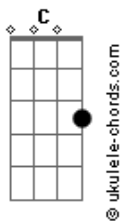

# Måneskin - The Driver

tom:

[Primeira Parte]

Am Dm  
Hangout somewhere  
Am Dm Am  
Give me your eyes that twist my life  
Dm C  
Put me under your spell  
E Am  
Then hide, be quiet

[Pré-Refrão]

Dm Am  
Lay your soul till it's naked  
Dm Am  
Bite my lips till you break it  
Dm C  
Steal my heart, get it wasted down  
E  
Till it's love

[Refrão]

Am Dm Am  
'Cause if you wanna set the fire to the night  
Dm Am  
Then baby, let me be your lighter  
Dm C  
If you're already high and you wanna fly  
E Am  
I'll be the hand that takes you higher  
Dm Am  
And If you wanna love when you touch the sky  
Dm Am  
You can be my midnight rider  
Dm C E  
If there's nowhere to go and you wanna go wild  
Am  
I wanna be your driver  
( Am Am Am C G E )

## Acordes

C E Am  
Then turn the lights down low

[Pré-Refrão]

Dm Am  
Lay your soul till it's naked  
Dm Am  
Bite my lips till you break it  
Dm C  
Steal my heart, get it wasted down  
E  
Till it's love

[Refrão]

Am Dm Am  
If you're gonna set the fire to the night  
Dm Am  
Baby, let me be your lighter  
Dm C  
If you're already high and you wanna fly  
E Am  
I'll be the hand that takes you higher  
Dm Am  
And If you wanna love when you touch the sky  
Dm Am  
You can be my midnight rider  
Dm C E  
If there's nowhere to go and you wanna go wild  
Am  
I wanna be your driver