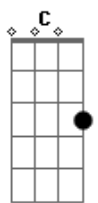

[Refrão]

Am C
Yeah, she's a monster, my
G Dm
compliments
Am C
If you wanna love her, just
G Dm
deal with that
Am C
She'll never love you, you just
G Dm
gonna be like her dad
Am C G Dm
Every night's a heartbreak
Am C G
Hey, don't think about it, hey,
Dm
just let it go
Am C G
'Cause her boyfriend is the
Dm
rock'n'roll (eh)
Am C G
Savor every moment till she
Dm
has to go
Am C G
'Cause her boyfriend is the
Rock'n'roll

Passagem: (Junto com a última parte)

Am C G Dm
Eh, huh-uh
Am C G Dm
She's a 90's supermodel, uh-uh-uh
Am C G Dm Am
She's a 90's supermodel, uh-uh-uh

© ukulele-chords.com

© ukulele-chords.com

© ukulele-chords.com