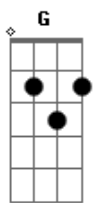

Måneskin - Supermodel

tom:

Intro: Am C G Dm
Am C G Dm

Am C G
Alone at parties in a deadly
Dm
silhouette
Am C
She loves the cocaine, but
G Dm
cocaine don't love her back
Am C G
When she's upset, she talks
Dm
tomorrow and takes deep breaths
Am C G Dm
She's a 90's supermodel, uh-uh-uh
Am C
Way back in high school,
G
when she was a good
Dm
Christian
Am C G
I used to know her, but she's
Dm
got a new best friend
Am C
A drag queen named The
G
Virgin Mary takes
Dm
confessions
Am C
She's a 90's supermodel
(G Dm)

[Refrão]

Am C
Yeah, she's a monster, my
G Dm
compliments
Am C
If you wanna love her, just
G Dm
deal with that
Am C
She'll never love you, you just
G Dm
gonna be like her dad
Am C G Dm
Every night's a heartbreak
Am C G
Hey, don't think about it, hey,
Dm
just let it go
Am C G
'Cause her boyfriend is the
Dm
rock'n'roll (eh)
Am C G
Savor every moment till she
Dm
has to go
Am C G
'Cause her boyfriend is the
Rock'n'roll

Passagem: (Junto com a última parte)

Am C G Dm
Eh, huh-uh
Am C G Dm
She's a 90's supermodel, uh-uh-uh
Am C G Dm Am
She's a 90's supermodel, uh-uh-uh

© ukulele-chords.com

© ukulele-chords.com

© ukulele-chords.com