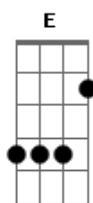

© ukulele-chords.com