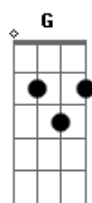

© ukulele-chords.com