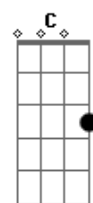

© ukulele-chords.com