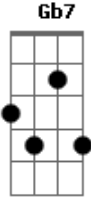

© ukulele-chords.com