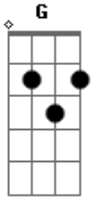

© ukulele-chords.com