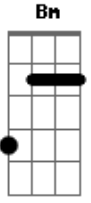

So put your loving hand out darlin'

Bm **G** **Em**
I'm beggin', beggin' you
Gb7
So put your loving hand out baby
Bm **G** **Em**
I'm beggin', beggin' you
Gb7

So put your loving hand out darlin'

Bm **G** **Em**
I'm beggin', beggin' you
Gb7
So put your loving hand out baby
Bm **G** **Em**
I'm beggin', beggin' you
Gb7
So put your loving hand out darlin'

Acordes

© ukulele-chords.com