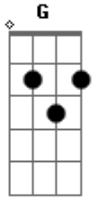

© ukulele-chords.com