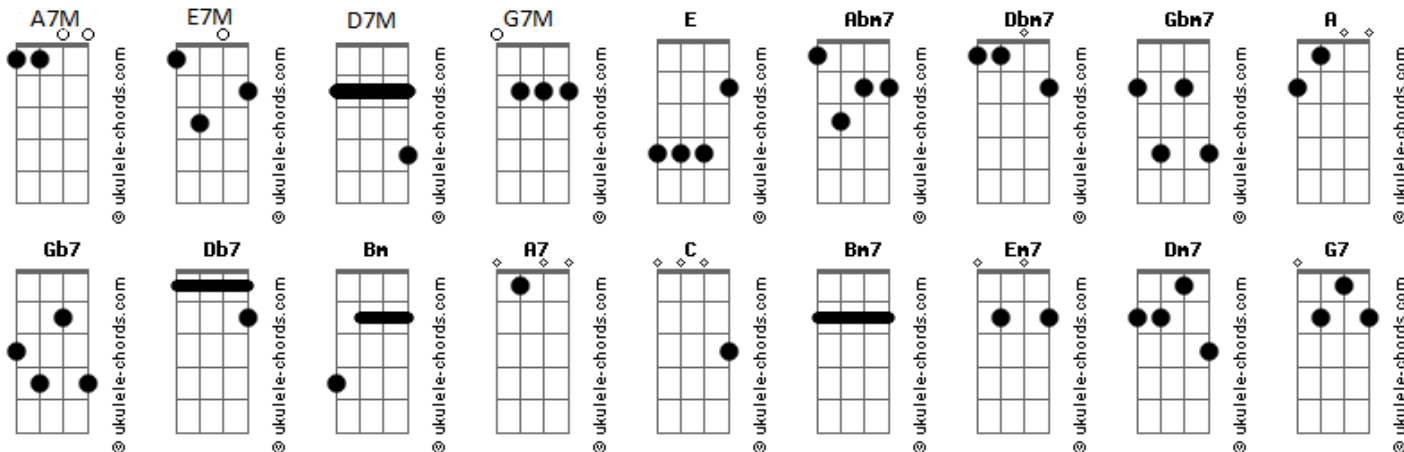

# Miyuki Hashimoto - Ai No Kakeru

tom:  
 E  
 Hold your heart close your eyes  
 Let's go to a new world we can love  
 With you  
 With me  
 Kokoro ga sawai de atsuku naru  
 Sonna shunkan shitte  
 Shimatta dakara  
 Itsumo no machinami mo fuukei mo  
 Chigau iro ni somatteku  
 Koto no hajimari wa sou ne  
 Kiseki yori unmei yori chikaku ni aru  
 Hitomi tojite kokoro de kanjite  
 Anata ga suki kono kimochi todoite  
 Ai no kakeru chikara ni kaetara  
 Futari de tobira wo hiraite  
 De ashita ni ikou

Hold your heart close your eyes  
 Let's go to a new world we can love  
 With you  
 With me  
 Namida ga shirazu ni afureteru  
 Anata no koto omoidasu  
 Tabi itsumo  
 Furueru kurai setsunaku naru no

## Acordes

Gbm7 A E7M  
 Datte konna ni aishiteru  
 D7M Dbm7  
 Tsuyoku nareru yo ne kitto  
 Gb7 A  
 Futari nara issho nara kowakunai no  
 A#7M A7M Abm7  
 Hoho ni fureru anata no yubisaki  
 Gbm7 A E7M  
 Kusuguttakute demo sore ga ureshii  
 Gbm7 Abm7 A7M Abm7  
 Ai no chikara anata ga kureta no  
 Db7 Gbm7  
 Futari no egao ga kagayaku  
 A  
 Sekai ni ikou

A7M  
 Hold your heart close your eyes  
 Abm7 Dbm7  
 Let's go to a new world we can love  
 Gbm7 A  
 With you  
 Dbm7 C Bm7 A#7M  
 With me  
 A7M Ab7  
 Hold your heart close your eyes  
 Dbm7 Gb7  
 Let's go to a new world we can love  
 Gbm7 A  
 With you  
 A7M  
 With me