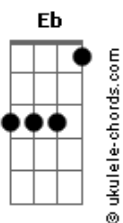

Mitski - The Frost

tom:

Intro: D Eb D Eb F Gm Bb
 D Eb D Eb F Gm F F7

[Primeira Parte]

The frost
 It looks like dust settled on the world
 After everyone's long been gone
 But me, I was hiding or forgotten, the only one left
 Now the world is mine alone

[Refrão]

With no one, no one to share the memory
 Of frost out the window

Acordes

This morning, after you're gone
 And the house is mine alone

(D Eb D Eb F Gm Bb)
 (D Eb D Eb F Gm F F7)

[Segunda Parte]

You're my best friend
 Now I've no one to tell how I lost my best friend
 The frost
 It looks like we've been left in the attic
 But you're not here to see