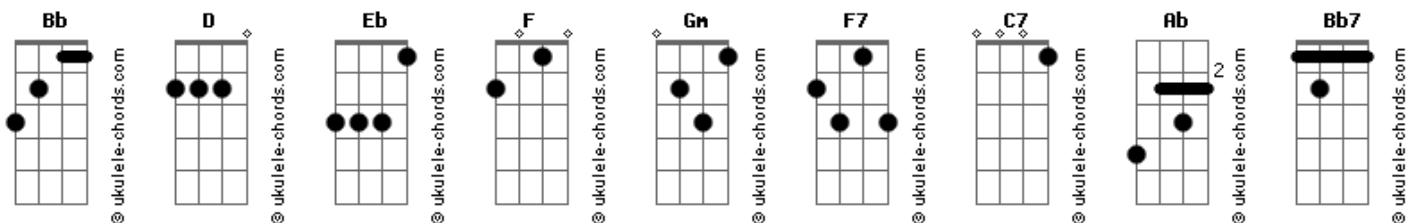

Mitski - The Frost

tom:

Intro: D Eb D Eb F Gm Bb
 D Eb D Eb F Gm F F7

[Primeira Parte]

The frost
 It looks like dust settled on the world
 After everyone's long been gone
 But me, I was hiding or forgotten, the only one left
 Now the world is mine alone

[Refrão]

With no one, no one to share the memory
 Of frost out the window

Acordes

This morning, after you're gone
 And the house is mine alone

(D Eb D Eb F Gm Bb)
 (D Eb D Eb F Gm F F7)

[Segunda Parte]

You're my best friend
 Now I've no one to tell how I lost my best friend
 The frost
 It looks like we've been left in the attic
 But you're not here to see