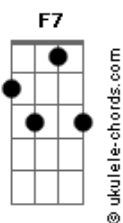

Mitski - The Frost

tom:

Intro: D Eb D Eb F Gm Bb
 D Eb D Eb F Gm F F7

[Primeira Parte]

The frost
 It looks like dust settled on the world
 After everyone's long been gone
 But me, I was hiding or forgotten, the only one left
 Now the world is mine alone

[Refrão]

With no one, no one to share the memory
 Of frost out the window

Acordes

This morning, after you're gone
 And the house is mine alone

(D Eb D Eb F Gm Bb)
 (D Eb D Eb F Gm F F7)

[Segunda Parte]

You're my best friend
 Now I've no one to tell how I lost my best friend
 The frost
 It looks like we've been left in the attic
 But you're not here to see