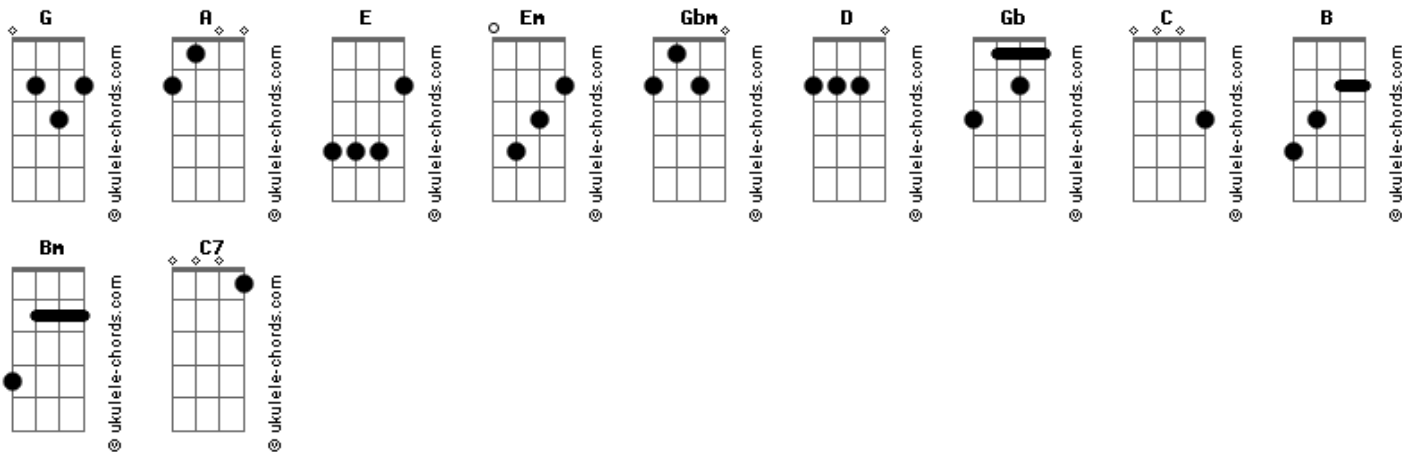

# Mitski - Stay Soft

tom:

Intro: G A E G  
G A Em

[Primeira Parte]

G A Em  
Fury, pure, and silver, you grip it tight inside  
E Gbm G A E  
Like a knife, it glints in your eye  
Gbm G A Em  
It's why I've arrived, your sex god, here to take you where  
Gbm G A Em  
You need to go to where the dark remembers you

[Pré-Refrão]

D G A Gb G A C B  
Open up your heart like the gates of Hell

[Refrão]

D G C Gb  
You stay soft, get beaten  
Bm A Gb G  
Only natural to harden up  
D G C7 Gb  
You stay soft, get eaten  
Bm A G D  
Only natural to harden up

( D G A E )  
( D G A Em Gb )

[Segunda Parte]

## Acordes

D G A Em  
I am face down on my bed, still not quite awake yet  
G A Em  
Thinking of you, I tuck my hand under my weight  
Gbm G A Em  
Just tell me what you want to do, tell me what you want  
Gbm G A Em  
To burn away 'cause I could be your stoker