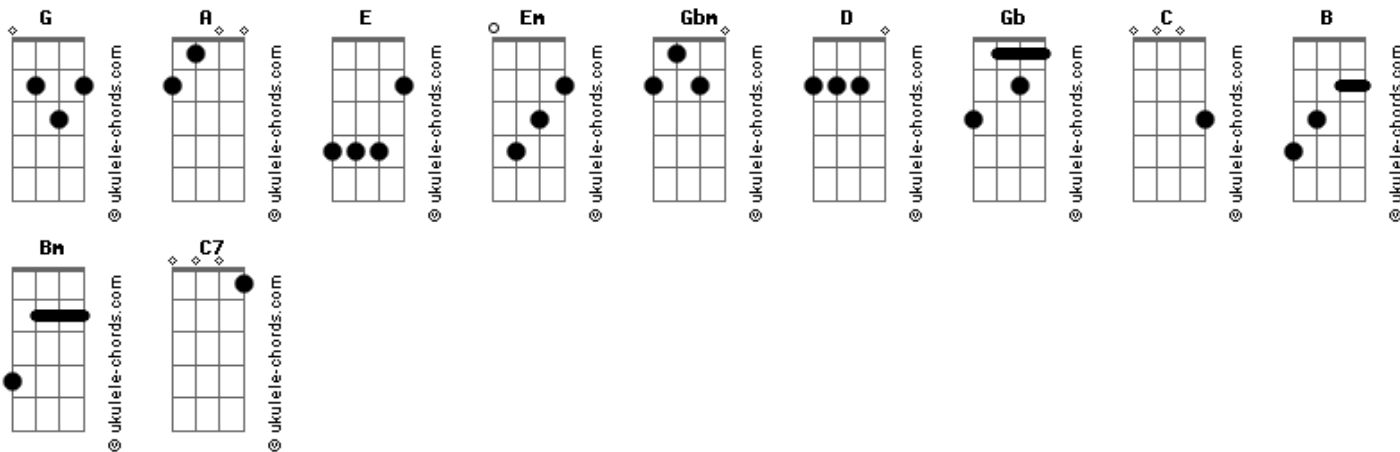

Mitski - Stay Soft

tom:

Intro: G A E G
G A Em

[Primeira Parte]

G A Em
Fury, pure, and silver, you grip it tight inside
E Gbm G A E
Like a knife, it glints in your eye
Gbm G A Em
It's why I've arrived, your sex god, here to take you where
Gbm G A Em
You need to go to where the dark remembers you

[Pré-Refrão]

D G A Gb G A C B
Open up your heart like the gates of Hell

[Refrão]

D G C Gb
You stay soft, get beaten
Bm A Gb G
Only natural to harden up
D G C7 Gb
You stay soft, get eaten
Bm A G D
Only natural to harden up

(D G A E)
(D G A Em Gb)

[Segunda Parte]

Acordes

D G A Em
I am face down on my bed, still not quite awake yet
G A Em
Thinking of you, I tuck my hand under my weight
Gbm G A Em
Just tell me what you want to do, tell me what you want
Gbm G A Em
To burn away 'cause I could be your stoker