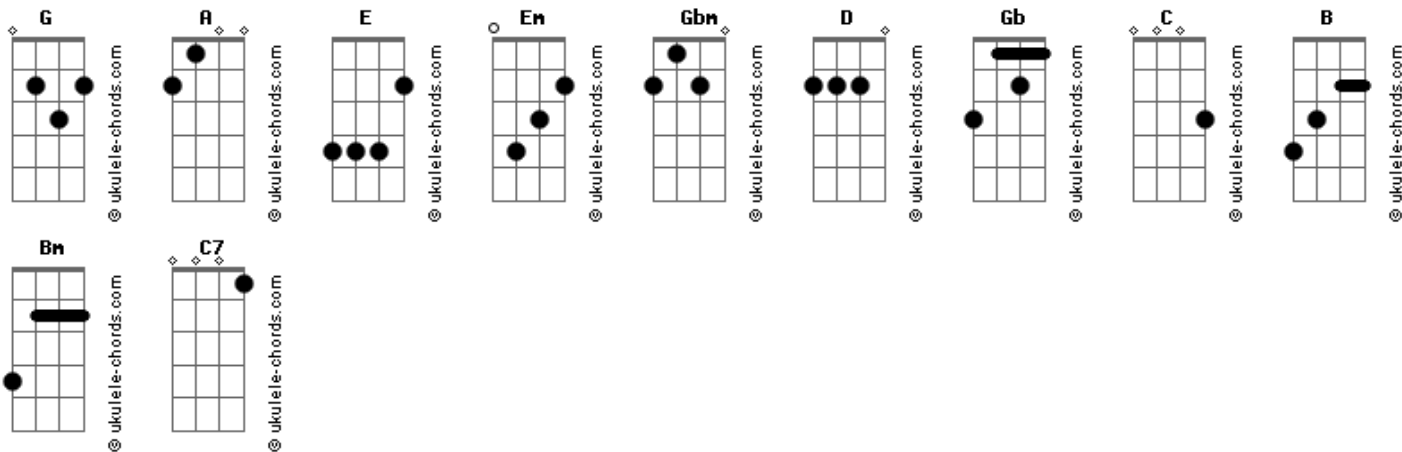

Mitski - Stay Soft

tom:

Intro: G A E G
G A Em

[Primeira Parte]

G A Em
Fury, pure, and silver, you grip it tight inside
E Gbm G A E
Like a knife, it glints in your eye
Gbm G A Em
It's why I've arrived, your sex god, here to take you where
Gbm G A Em
You need to go to where the dark remembers you

[Pré-Refrão]

D G A Gb G A C B
Open up your heart like the gates of Hell

[Refrão]

D G C Gb
You stay soft, get beaten
Bm A Gb G
Only natural to harden up
D G C7 Gb
You stay soft, get eaten
Bm A G D
Only natural to harden up

(D G A E)
(D G A Em Gb)

[Segunda Parte]

Acordes

D G A Em
I am face down on my bed, still not quite awake yet
G A Em
Thinking of you, I tuck my hand under my weight
Gbm G A Em
Just tell me what you want to do, tell me what you want
Gbm G A Em
To burn away 'cause I could be your stoker