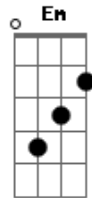

# Mitski - Star

tom:

D

[Primeira Parte]

D E Gbm  
Remember when we met?  
G A D  
We acted like two fools  
D G D  
We were so glad  
G D  
So glad to have found it

[Refrão]

D  
That love is like a star  
D Bm A  
It's gone, we just see it shining  
G Bm  
It's traveled very far, I'll  
Keep a leftover light  
D  
Burning, so you can keep looking up  
Gm D  
Isn't that worth holding on?

© ukulele-chords.com

G D A D  
Till you taught me  
G  
To live for somebody

[Refrão]

D  
That love is like a star  
D G  
It's gone, we just see it shining  
Bm  
'Cause it's traveled very far, I'll  
D G D  
Keep a leftover light  
G D A  
Burning, so you can keep looking up  
G A D  
I'm yours no matter  
Em Gbm G  
That love's gone  
Bm A  
We just see it shining  
G D  
We've traveled very far, I'll  
Em Gbm  
Keep a leftover light  
G Bm A  
Burning, so you can keep looking up  
Gm D  
Isn't that worth holding on?  
[Final] Gm D E A D