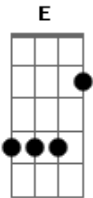

Mitski - Star

tom:

D

[Primeira Parte]

D E Gbm
Remember when we met?
G A D
We acted like two fools
D G D
We were so glad
G D
So glad to have found it

[Refrão]

D
That love is like a star
D Bm A
It's gone, we just see it shining
G Bm
It's traveled very far, I'll
Keep a leftover light
D
Burning, so you can keep looking up
Gm D
Isn't that worth holding on?

[Segunda Parte]

D E Gbm
You know I'd always been alone

Acordes

© ukulele-chords.com

© ukulele-chords.com

© ukulele-chords.com

© ukulele-chords.com

© ukulele-chords.com

© ukulele-chords.com

© ukulele-chords.com

© ukulele-chords.com

G D A D
Till you taught me
G
To live for somebody

[Refrão]

D
That love is like a star
D G
It's gone, we just see it shining
Bm
'Cause it's traveled very far, I'll
D G D
Keep a leftover light
G D A
Burning, so you can keep looking up
G A D
I'm yours no matter
Em Gbm G
That love's gone
Bm A
We just see it shining
G D
We've traveled very far, I'll
Em Gbm
Keep a leftover light
G Bm A
Burning, so you can keep looking up
Gm D
Isn't that worth holding on?
[Final] Gm D E A D