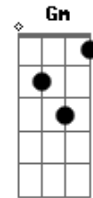

Mitski - Star

tom:

D

[Primeira Parte]

D E Gbm
Remember when we met?
G A D
We acted like two fools
D G D
We were so glad
G D
So glad to have found it

[Refrão]

D
That love is like a star
D Bm A
It's gone, we just see it shining
G Bm
It's traveled very far, I'll
Keep a leftover light
D
Burning, so you can keep looking up
Gm D
Isn't that worth holding on?

[Segunda Parte]

D E Gbm
You know I'd always been alone

Acordes

© ukulele-chords.com

© ukulele-chords.com

© ukulele-chords.com

© ukulele-chords.com

© ukulele-chords.com

© ukulele-chords.com

© ukulele-chords.com

© ukulele-chords.com

G D A D
Till you taught me
G
To live for somebody

[Refrão]

D
That love is like a star
D G
It's gone, we just see it shining
Bm
'Cause it's traveled very far, I'll
D G D
Keep a leftover light
G D A
Burning, so you can keep looking up
G A D
I'm yours no matter
Em Gbm G
That love's gone
Bm A
We just see it shining
G D
We've traveled very far, I'll
Em Gbm
Keep a leftover light
G Bm A
Burning, so you can keep looking up
Gm D
Isn't that worth holding on?
[Final] Gm D E A D