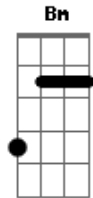

Mitski - Star

tom:

D

[Primeira Parte]

D E Gbm
Remember when we met?
G A D
We acted like two fools
D G D
We were so glad
G D
So glad to have found it

[Refrão]

D
That love is like a star
D Bm A
It's gone, we just see it shining
G Bm
It's traveled very far, I'll
Keep a leftover light
D
Burning, so you can keep looking up
Gm D
Isn't that worth holding on?

[Segunda Parte]

D E Gbm
You know I'd always been alone

Acordes

© ukulele-chords.com

© ukulele-chords.com

© ukulele-chords.com

© ukulele-chords.com

© ukulele-chords.com

© ukulele-chords.com

© ukulele-chords.com

© ukulele-chords.com

G D A D
Till you taught me
G
To live for somebody

[Refrão]

D
That love is like a star
D G
It's gone, we just see it shining
Bm
'Cause it's traveled very far, I'll
D G D
Keep a leftover light
G D A
Burning, so you can keep looking up
G A D
I'm yours no matter
Em Gbm G
That love's gone
Bm A
We just see it shining
G D
We've traveled very far, I'll
Em Gbm
Keep a leftover light
G Bm A
Burning, so you can keep looking up
Gm D
Isn't that worth holding on?
[Final] Gm D E A D