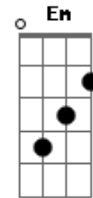

Mitski - Star

tom:

D

[Primeira Parte]

D E Gbm
Remember when we met?
G A D
We acted like two fools
D G D
We were so glad
G D
So glad to have found it

[Refrão]

D
That love is like a star
D Bm A
It's gone, we just see it shining
G Bm
It's traveled very far, I'll
Keep a leftover light
D
Burning, so you can keep looking up
Gm D
Isn't that worth holding on?

[Segunda Parte]

D E Gbm
You know I'd always been alone

Acordes

© ukulele-chords.com

© ukulele-chords.com

© ukulele-chords.com

© ukulele-chords.com

© ukulele-chords.com

© ukulele-chords.com

© ukulele-chords.com

© ukulele-chords.com

G D A D
Till you taught me
G
To live for somebody

[Refrão]

D
That love is like a star
D G
It's gone, we just see it shining
Bm
'Cause it's traveled very far, I'll
D G D
Keep a leftover light
G D A
Burning, so you can keep looking up
G A D
I'm yours no matter
Em Gbm G
That love's gone
Bm A
We just see it shining
G D
We've traveled very far, I'll
Em Gbm
Keep a leftover light
G Bm A
Burning, so you can keep looking up
Gm D
Isn't that worth holding on?
[Final] Gm D E A D