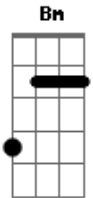

© ukulele-chords.com