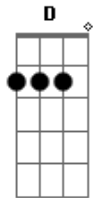

Mitski - Star

tom:

D

[Primeira Parte]

D E Gbm
Remember when we met?
G A D
We acted like two fools
D G D
We were so glad
G D
So glad to have found it

[Refrão]

D
That love is like a star
D Bm A
It's gone, we just see it shining
G Bm
It's traveled very far, I'll
Keep a leftover light
D
Burning, so you can keep looking up
Gm D
Isn't that worth holding on?

[Segunda Parte]

D E Gbm
You know I'd always been alone

Acordes

© ukulele-chords.com