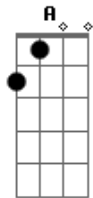

Mitski - Star

tom:

D

[Primeira Parte]

D E Gbm
Remember when we met?
G A D
We acted like two fools
D G D
We were so glad
G D
So glad to have found it

[Refrão]

D
That love is like a star
D Bm A
It's gone, we just see it shining
G Bm
It's traveled very far, I'll
Keep a leftover light
D
Burning, so you can keep looking up
Gm D
Isn't that worth holding on?

[Segunda Parte]

D E Gbm
You know I'd always been alone

Acordes

© ukulele-chords.com

© ukulele-chords.com

© ukulele-chords.com

© ukulele-chords.com

© ukulele-chords.com

© ukulele-chords.com

© ukulele-chords.com

© ukulele-chords.com

G D A D
Till you taught me
G
To live for somebody

[Refrão]

D
That love is like a star
D G
It's gone, we just see it shining
Bm
'Cause it's traveled very far, I'll
D G D
Keep a leftover light
G D A
Burning, so you can keep looking up
G A D
I'm yours no matter
Em Gbm G
That love's gone
Bm A
We just see it shining
G D
We've traveled very far, I'll
Em Gbm
Keep a leftover light
G Bm A
Burning, so you can keep looking up
Gm D
Isn't that worth holding on?
[Final] Gm D E A D