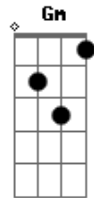

© ukulele-chords.com