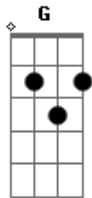

Mitski - Star

tom:

D

[Primeira Parte]

D E Gbm
Remember when we met?
G A D
We acted like two fools
D G D
We were so glad
G D
So glad to have found it

[Refrão]

D
That love is like a star
D Bm A
It's gone, we just see it shining
G Bm
It's traveled very far, I'll
Keep a leftover light
D
Burning, so you can keep looking up
Gm D
Isn't that worth holding on?

[Segunda Parte]

D E Gbm
You know I'd always been alone

Acordes

© ukulele-chords.com

© ukulele-chords.com

© ukulele-chords.com

© ukulele-chords.com

© ukulele-chords.com

© ukulele-chords.com

© ukulele-chords.com

© ukulele-chords.com

G D A D
Till you taught me
G
To live for somebody

[Refrão]

D
That love is like a star
D G
It's gone, we just see it shining
Bm
'Cause it's traveled very far, I'll
D G D
Keep a leftover light
G D A
Burning, so you can keep looking up
G A D
I'm yours no matter
Em Gbm G
That love's gone
Bm A
We just see it shining
G D
We've traveled very far, I'll
Em Gbm
Keep a leftover light
G Bm A
Burning, so you can keep looking up
Gm D
Isn't that worth holding on?
[Final] Gm D E A D