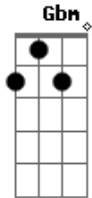

© ukulele-chords.com