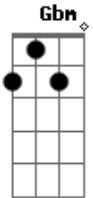

Mitski - Star

tom:

D

[Primeira Parte]

D E Gbm
Remember when we met?
G A D
We acted like two fools
D G D
We were so glad
G D
So glad to have found it

[Refrão]

D
That love is like a star
D Bm A
It's gone, we just see it shining
G Bm
It's traveled very far, I'll
Keep a leftover light
D
Burning, so you can keep looking up
Gm D
Isn't that worth holding on?

[Segunda Parte]

D E Gbm
You know I'd always been alone

Acordes

© ukulele-chords.com

© ukulele-chords.com

© ukulele-chords.com

© ukulele-chords.com

© ukulele-chords.com

© ukulele-chords.com

© ukulele-chords.com

© ukulele-chords.com

G D A D
Till you taught me
G
To live for somebody

[Refrão]

D
That love is like a star
D G
It's gone, we just see it shining
Bm
'Cause it's traveled very far, I'll
D G D
Keep a leftover light
G D A
Burning, so you can keep looking up
G A D
I'm yours no matter
Em Gbm G
That love's gone
Bm A
We just see it shining
G D
We've traveled very far, I'll
Em Gbm
Keep a leftover light
G Bm A
Burning, so you can keep looking up
Gm D
Isn't that worth holding on?
[Final] Gm D E A D