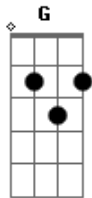

© ukulele-chords.com