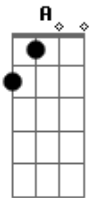

© ukulele-chords.com