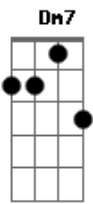

© ukulele-chords.com