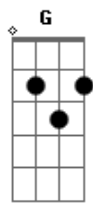

Mitski - Square

tom:

Intro: **Dm7** **G** **Dm7** **G**
Dm7 **G** **Dm7** **G**

[Primeira Parte]

Dm7 **G**
 Your room was square
Dm7 **G**
 I once noticed from there
Dm7 **G**
 In your bed, as you slept
Dm7 **G**
 And I held my breath
Dm7 **G** **Dm7**
 Everything had its own place
G **Dm7** **Am7**
 And I wondered what space would I take
D **C**
 In the order you kept
 (**Dm7** **G** **Dm7** **G**)

[Segunda Parte]

Dm7 **G** **Dm7**
 I tried to eat like your girlfriend
G **Dm7** **Am7**
 Just tea in the night, I'd end up
Ab **G**
 Too hungry to sleep
Dm7 **Dm7** **Dm7** **Dm7**
 So lying awake, I would follow the aching inside
Am7
 I would find
D **C**
 It's for you won't be mine

[Refrão]

C **Dm** **F** **Am**
 I tried my hardest, for how do you learn for
Am **F** **Dm** **C**
 God's very simple and love doesn't burn
C **Dm** **F** **E**
 And maybe you offered me all that I yearned for
Am **F** **Dm** **C**
 But I was still waiting for something to earn

[Final]

Silly me, waiting

Acordes

© ukulele-chords.com

© ukulele-chords.com

© ukulele-chords.com

© ukulele-chords.com

© ukulele-chords.com