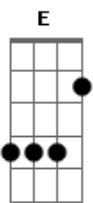

© ukulele-chords.com