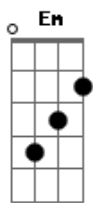

© ukulele-chords.com