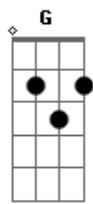

Mitski - Square

tom:

Intro: **Dm7** **G** **Dm7** **G**
Dm7 **G** **Dm7** **G**

[Primeira Parte]

Dm7 **G**
 Your room was square
Dm7 **G**
 I once noticed from there
Dm7 **G**
 In your bed, as you slept
Dm7 **G**
 And I held my breath
Dm7 **G** **Dm7**
 Everything had its own place
G **Dm7** **Am7**
 And I wondered what space would I take
D **C**
 In the order you kept

(**Dm7** **G** **Dm7** **G**)

[Segunda Parte]

Dm7 **G** **Dm7**
 I tried to eat like your girlfriend
G **Dm7** **Am7**
 Just tea in the night, I'd end up
Ab **G**
 Too hungry to sleep
Dm7 **Dm7** **Dm7** **Dm7**
 So lying awake, I would follow the aching inside
Am7
 I would find
D **C**
 It's for you won't be mine

[Refrão]

C **Dm** **F** **Am**
 I tried my hardest, for how do you learn for
Am **F** **Dm** **C**
 God's very simple and love doesn't burn
C **Dm** **F** **E**
 And maybe you offered me all that I yearned for
Am **F** **Dm** **C**
 But I was still waiting for something to earn

[Final]

Silly me, waiting

Acordes

© ukulele-chords.com

© ukulele-chords.com

© ukulele-chords.com

© ukulele-chords.com

© ukulele-chords.com