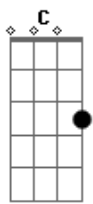

Mitski - Square

tom:

Intro: **Dm7** **G** **Dm7** **G**
Dm7 **G** **Dm7** **G**

[Primeira Parte]

Dm7 **G**
Your room was square
Dm7 **G**
I once noticed from there
Dm7 **G**
In your bed, as you slept
Dm7 **G**
And I held my breath
Dm7 **G** **Dm7**
Everything had its own place
G **Dm7** **Am7**
And I wondered what space would I take
D **C**
In the order you kept

(**Dm7** **G** **Dm7** **G**)

[Segunda Parte]

Dm7 **G** **Dm7**
I tried to eat like your girlfriend
G **Dm7** **Am7**
Just tea in the night, I'd end up
Ab **G**
Too hungry to sleep
Dm7 **Dm7** **Dm7** **Dm7**
So lying awake, I would follow the aching inside
Am7
I would find
D **C**
It's for you won't be mine

[Refrão]

C **Dm** **F** **Am**
I tried my hardest, for I'd never learned
Am **F** **Dm** **C**
God's very simple and love shouldn't burn
C **Dm** **F** **E**

And I would've offered you all that you yearned for
Am **F** **Dm** **C**
But I was still waiting for something to earn

[Segunda Parte]

C **Dm** **Em** **F**
What is that quiet of snow in the night?
G **Am** **G**
The dark rings with white noise
F **G**
As you stand and drown
C **Dm** **Em** **F**
Maybe it's all of these snowflakes, screaming
G **Am**
A choir of mute
D **C**
As they brace for the ground

C **Am**
Well that's my ride
C **Am**
Hope you had a good night
G **F**
You know, you made me happy
C **Am**
Here shake my hand
C **Am**
You make such a good man
G **F**
Never once did you know me

[Refrão]

C **Dm** **F** **Am**
I tried my hardest, for how do you learn for
Am **F** **Dm** **C**
God's very simple and love doesn't burn
C **Dm** **F** **E**
And maybe you offered me all that I yearned for
Am **F** **Dm** **C**
But I was still waiting for something to earn

[Final]

Silly me, waiting

Acordes

© ukulele-chords.com