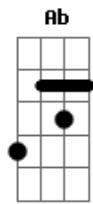

[Segunda Parte]

Dm7 **G** **Dm7**
 I tried to eat like your girlfriend
G **Dm7** **Am7**
 Just tea in the night, I'd end up
Ab **G**
 Too hungry to sleep
Dm7 **Dm7** **Dm7** **Dm7**
 So lying awake, I would follow the aching inside
Am7
 I would find
D **C**
 It's for you won't be mine

[Refrão]

C **Dm** **F** **Am**
 I tried my hardest, for how do you learn for
Am **F** **Dm** **C**
 God's very simple and love doesn't burn
C **Dm** **F** **E**
 And maybe you offered me all that I yearned for
Am **F** **Dm** **C**
 But I was still waiting for something to earn

[Final]

Silly me, waiting

Acordes

© ukulele-chords.com

© ukulele-chords.com

© ukulele-chords.com

© ukulele-chords.com

© ukulele-chords.com