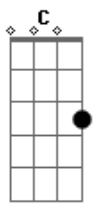

Mitski - Square

tom:

Intro: **Dm7** **G** **Dm7** **G**
Dm7 **G** **Dm7** **G**

[Primeira Parte]

Dm7 **G**
Your room was square
Dm7 **G**
I once noticed from there
Dm7 **G**
In your bed, as you slept
Dm7 **G**
And I held my breath
Dm7 **G** **Dm7**
Everything had its own place
G **Dm7** **Am7**
And I wondered what space would I take
D **C**
In the order you kept
(**Dm7** **G** **Dm7** **G**)

[Segunda Parte]

Dm7 **G** **Dm7**
I tried to eat like your girlfriend
G **Dm7** **Am7**
Just tea in the night, I'd end up
Ab **G**
Too hungry to sleep
Dm7 **Dm7** **Dm7** **Dm7**
So lying awake, I would follow the aching inside
Am7
I would find
D **C**
It's for you won't be mine

[Refrão]

C **Dm** **F** **Am**
I tried my hardest, for I'd never learned
Am **F** **Dm** **C**
God's very simple and love shouldn't burn
C **Dm** **F** **E**

And I would've offered you all that you yearned for
Am **F** **Dm** **C**
But I was still waiting for something to earn

[Segunda Parte]

C **Dm** **Em** **F**
What is that quiet of snow in the night?
G **Am** **G**
The dark rings with white noise
F **G**
As you stand and drown
C **Dm** **Em** **F**
Maybe it's all of these snowflakes, screaming
G **Am**
A choir of mute
D **C**
As they brace for the ground

C **Am**
Well that's my ride
C **Am**
Hope you had a good night
G **F**
You know, you made me happy
C **Am**
Here shake my hand
C **Am**
You make such a good man
G **F**
Never once did you know me

[Refrão]

C **Dm** **F** **Am**
I tried my hardest, for how do you learn for
Am **F** **Dm** **C**
God's very simple and love doesn't burn
C **Dm** **F** **E**
And maybe you offered me all that I yearned for
Am **F** **Dm** **C**
But I was still waiting for something to earn

[Final]

Silly me, waiting

Acordes

© ukulele-chords.com