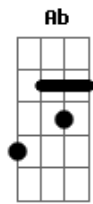

(**Dm7** **G** **Dm7** **G**)

[Segunda Parte]

Dm7 **G** **Dm7**
 I tried to eat like your girlfriend
G **Dm7** **Am7**
 Just tea in the night, I'd end up
Ab **G**
 Too hungry to sleep
Dm7 **Dm7** **Dm7** **Dm7**
 So lying awake, I would follow the aching inside
Am7
 I would find
D **C**
 It's for you won't be mine

[Refrão]

C **Dm** **F** **Am**
 I tried my hardest, for how do you learn for
Am **F** **Dm** **C**
 God's very simple and love doesn't burn
C **Dm** **F** **E**
 And maybe you offered me all that I yearned for
Am **F** **Dm** **C**
 But I was still waiting for something to earn

[Final]

Silly me, waiting

Acordes

© ukulele-chords.com

© ukulele-chords.com

© ukulele-chords.com

© ukulele-chords.com

© ukulele-chords.com