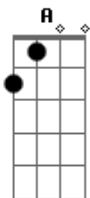

Mitski - I Bet On Losing Dogs

tom:

A Bm E Bm E
Bb A A Gbm E Bm E Bm E

Intro: Abm

Abm A Bm Gbm
My baby, my baby
A E
You're my baby
Bm D
Say it to me

A Bm Gbm
Baby, my baby
A E
Tell your baby
Bm D
That I'm your baby

[Refrão]

D A Bm Gbm
I bet on losing dogs
A E
I know they're losing
Bm Gbm
And I pay for my place by the ring
A E Bm
Where I'll be looking in their eyes
Gbm
When they're down
A E Bm Gbm
I'll be there on their side
A E Bm D
I'm losing by their side

C F
Would you let me, baby
Bb Cm Gm
Lose on losing dogs
Bb F
I know they're losing
Cm Gm
And I pay for my place by the ring
Bb F Cm
Where I'll be looking in their eyes
Gm
When they're down
Bb F Cm Gm
I wanna feel it

Bb F Cm Gm
I bet on losing dogs
Bb F Cm Gm
I always want you when I'm finally fine
Bb F Cm
How you'd be over me looking in my eyes
Gm
When I cum
Bb F Cm Gm
Someone to watch me die
Bb F Cm Gm
Someone to watch me die
Bb F Cm Gm
I bet on losing dogs

Acordes