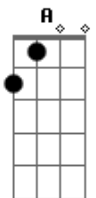

Mitski - I Bet On Losing Dogs

tom:

A Bm E Bm E
Bb A A Gbm E Bm E Bm E

Intro: Abm

Abm A Bm Gbm
My baby, my baby
A E
You're my baby
Bm D
Say it to me

A Bm Gbm
Baby, my baby
A E
Tell your baby
Bm D
That I'm your baby

[Refrão]

D A Bm Gbm
I bet on losing dogs
A E
I know they're losing
Bm Gbm
And I pay for my place by the ring
A E Bm
Where I'll be looking in their eyes
Gbm
When they're down
A E Bm Gbm
I'll be there on their side
A E Bm D
I'm losing by their side

C F
Would you let me, baby
Bb Cm Gm
Lose on losing dogs
Bb F
I know they're losing
Cm Gm
And I pay for my place by the ring
Bb F Cm
Where I'll be looking in their eyes
Gm
When they're down
Bb F Cm Gm
I wanna feel it

Bb F Cm Gm
I bet on losing dogs
Bb F Cm Gm
I always want you when I'm finally fine
Bb F Cm
How you'd be over me looking in my eyes
Gm
When I cum
Bb F Cm Gm
Someone to watch me die
Bb F Cm Gm
Someone to watch me die
Bb F Cm Gm
I bet on losing dogs

Acordes

© ukulele-chords.com