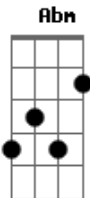

© ukulele-chords.com