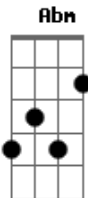

ukulele-chords.com