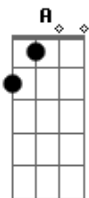

Mitski - I Bet On Losing Dogs

tom:

A Bm E Bm E
Bb A A Gbm E Bm E Bm E

Intro: Abm

Abm A Bm Gbm
My baby, my baby
A E
You're my baby
Bm D
Say it to me

A Bm Gbm
Baby, my baby
A E
Tell your baby
Bm D
That I'm your baby

[Refrão]

D A Bm Gbm
I bet on losing dogs
A E
I know they're losing
Bm Gbm
And I pay for my place by the ring
A E Bm
Where I'll be looking in their eyes
Gbm
When they're down
A E Bm Gbm
I'll be there on their side
A E Bm D
I'm losing by their side

C F
Would you let me, baby
Bb Cm Gm
Lose on losing dogs
Bb F
I know they're losing
Cm Gm
And I pay for my place by the ring
Bb F Cm
Where I'll be looking in their eyes
Gm
When they're down
Bb F Cm Gm
I wanna feel it

Bb F Cm Gm
I bet on losing dogs
Bb F Cm Gm
I always want you when I'm finally fine
Bb F Cm
How you'd be over me looking in my eyes
Gm
When I cum
Bb F Cm Gm
Someone to watch me die
Bb F Cm Gm
Someone to watch me die
Bb F Cm Gm
I bet on losing dogs

Acordes