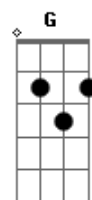

© ukulele-chords.com