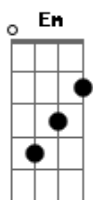

© ukulele-chords.com