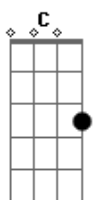

Mitski - First Love / Late Spring

tom:

Intro: C

The black hole
Of the
Window
Where you sleep

The night breeze
Carries
Something sweet
A peach tree

Wild women don't get the blues
But I find that
Lately I've been crying like a
Tall child

[Refrão]

So please hurry leave me
I can't breathe
Please don't say you love me

????????? ["mune ga hachi kire sou de"]

One word from you
And I would jump off
Of this ledge I'm on baby
Tell me "don't,"
So I can crawl back in

(C Am E F C)

[Ponte]

And I was so young
When I behaved twenty five
Yet now I find I've grown into
A tall child
And I don't wanna go home yet
Let me walk to the top of the big night sky

[Refrão]

So please hurry leave me
I can't breathe
Please don't say you love me

????????? ["mune ga hachi kire sou de"]

One word from you
And I would jump off
Of this ledge I'm on baby
Tell me "don't,"
So I can crawl back in

[Solo] Db F Gb Ab
Db F Gb Ab

[Refrão]

One word from you
And I would jump off
Of this ledge I'm on baby
Tell me "don't,"
So I can crawl back in

(C Am E F C)

Please hurry leave me
I can't breathe

Acordes

© ukulele-chords.com