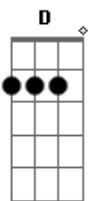

[Refrão]

A G D
Freight train stampeding through my backyard
F G A G D A G D
It'll run across the plains like the new buffalo replaced
A G D Em Gb G D Em
Ooh, ooh, ooh, ooh, ooh, ooh, ooh, ooh

(Gb G D)

Acordes

© ukulele-chords.com

© ukulele-chords.com

© ukulele-chords.com

© ukulele-chords.com

© ukulele-chords.com

© ukulele-chords.com

[Segunda Parte]

Em G D A
I have a hope and though she's blind with no name
Em G D
She shits where she's supposed to, feeds herself while I'm
A
Away
Em G D A
Sometimes I think it would be easier without her
Em G D A
But I know nothing can hurt me when I see her sleeping face