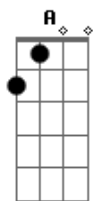

Mitski - Buffalo Replaced

tom:

Intro: Em Gb G D
Em Gb G D

[Primeira Parte]

Em G D A
Mosquitos can enjoy me, I can't go inside
Em G D A
I'm sucking up as much of the full Moon, so bright
Em G D A
Fireflies zooming through the yard like highway cars
Em G D A
Someone out here burning something, kids feeling alive

[Refrão]

A G D
Freight train stampeding through my backyard
F G A G D A G D
It'll run across the plains like the new buffalo replaced
A G D Em Gb G D Em
Ooh, ooh, ooh, ooh, ooh, ooh, ooh, ooh

(Gb G D)

Acordes

© ukulele-chords.com