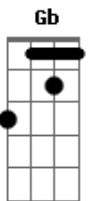

© ukulele-chords.com