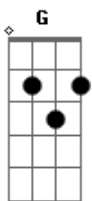

Mitski - Buffalo Replaced

tom:

Intro: Em Gb G D
Em Gb G D

[Primeira Parte]

Em G D A
Mosquitos can enjoy me, I can't go inside
Em G D A
I'm sucking up as much of the full Moon, so bright
Em G D A
Fireflies zooming through the yard like highway cars
Em G D A
Someone out here burning something, kids feeling alive

[Refrão]

A G D
Freight train stampeding through my backyard
F G A G D A G D
It'll run across the plains like the new buffalo replaced
A G D Em Gb G D Em
Ooh, ooh, ooh, ooh, ooh, ooh, ooh, ooh

(Gb G D)

Acordes

© ukulele-chords.com

© ukulele-chords.com

© ukulele-chords.com

© ukulele-chords.com

© ukulele-chords.com

© ukulele-chords.com

[Segunda Parte]

Em G D A
I have a hope and though she's blind with no name
Em G D
She shits where she's supposed to, feeds herself while I'm
A
Away
Em G D A
Sometimes I think it would be easier without her
Em G D A
But I know nothing can hurt me when I see her sleeping face