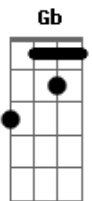

© ukulele-chords.com