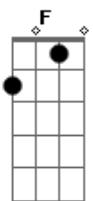

[Refrão]

A G D
Freight train stampeding through my backyard
F G A G D A G D
It'll run across the plains like the new buffalo replaced
A G D Em Gb G D Em
Ooh, ooh, ooh, ooh, ooh, ooh, ooh, ooh

(Gb G D)

Acordes

© ukulele-chords.com

© ukulele-chords.com

© ukulele-chords.com

© ukulele-chords.com

© ukulele-chords.com

© ukulele-chords.com

[Segunda Parte]

Em G D A
I have a hope and though she's blind with no name
Em G D
She shits where she's supposed to, feeds herself while I'm
A
Away
Em G D A
Sometimes I think it would be easier without her
Em G D A
But I know nothing can hurt me when I see her sleeping face