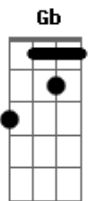

Mitski - Buffalo Replaced

tom:

Intro: Em Gb G D
Em Gb G D

[Primeira Parte]

Em G D A
Mosquitos can enjoy me, I can't go inside
Em G D A
I'm sucking up as much of the full Moon, so bright
Em G D A
Fireflies zooming through the yard like highway cars
Em G D A
Someone out here burning something, kids feeling alive

[Refrão]

A G D
Freight train stampeding through my backyard
F G A G D A G D
It'll run across the plains like the new buffalo replaced
A G D Em Gb G D Em
Ooh, ooh, ooh, ooh, ooh, ooh, ooh, ooh

(Gb G D)

Acordes

© ukulele-chords.com

© ukulele-chords.com

© ukulele-chords.com

© ukulele-chords.com

© ukulele-chords.com

© ukulele-chords.com

[Segunda Parte]

Em G D A
I have a hope and though she's blind with no name
Em G D
She shits where she's supposed to, feeds herself while I'm
A
Away
Em G D A
Sometimes I think it would be easier without her
Em G D A
But I know nothing can hurt me when I see her sleeping face