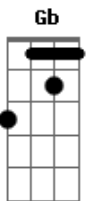

Mitski - Buffalo Replaced

tom:

Intro: Em Gb G D
Em Gb G D

[Primeira Parte]

Em G D A
Mosquitos can enjoy me, I can't go inside
Em G D A
I'm sucking up as much of the full Moon, so bright
Em G D A
Fireflies zooming through the yard like highway cars
Em G D A
Someone out here burning something, kids feeling alive

[Refrão]

A G D
Freight train stampeding through my backyard
F G A G D A G D
It'll run across the plains like the new buffalo replaced
A G D Em Gb G D Em
Ooh, ooh, ooh, ooh, ooh, ooh, ooh, ooh

(Gb G D)

Acordes

© ukulele-chords.com

© ukulele-chords.com

© ukulele-chords.com

© ukulele-chords.com

© ukulele-chords.com

© ukulele-chords.com

[Segunda Parte]

Em G D A
I have a hope and though she's blind with no name
Em G D
She shits where she's supposed to, feeds herself while I'm
A
Away
Em G D A
Sometimes I think it would be easier without her
Em G D A
But I know nothing can hurt me when I see her sleeping face