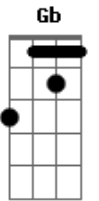

© ukulele-chords.com