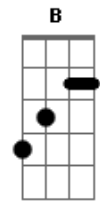

© ukulele-chords.com