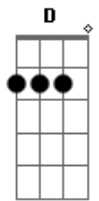

Mitski - Blue Light

tom:

D

Intro: D E

[Primeira Parte]

Gb G A B Db

Somebody kiss me, I'm going crazy

Gb G

I'm walking 'round the house naked

A B
Silver in the night

[Hook]

Db A D
Singing, "Doo-doo, Doo-doo-doo-doo"

Gb D
Doo-doo-doo, Doo-doo-doo-doo

A D
Doo-doo-doo-doo, Doo-doo-doo-doo"

[Segunda Parte]

Gb D
Out there I'm a sharp knife

Acordes

© ukulele-chords.com