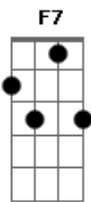

© ukulele-chords.com