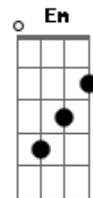

© ukulele-chords.com