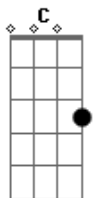

Tom: C

(intro) G

G Last time I saw richard was Detroit in 68 / And told me **Am**

all romantics meet the same fate / Some day, cynical and drunk and

boring someone / In some dark café / You laugh, he said you

think you're immune, / Go look at eyes / They're fool of moon /

G You like roses and kisses and pretty men to tell you / All those pretty

lies, pretty lies / When you gonna realize they're only pretty lies /

Only pretty lies, pretty lies / He put a quarter in the

wurlitzer, and he pushed / Three button sand the thing began to whirl /

And a barmaid came by a fishnet stockings and a bow tie / And she

said drink up now it's getting on time to close / Richard, haven't

really changed, I said / Is she that now will romantic sizing some pain

that's see in head / You've got tombs in your in eye, but the songs / You

punched are dreaming / Listen, they talk of love so sweet / When you

G gonna get yourself back on your feet? / Oh and love can be so

sweet, love so sweet / Richard got married to a figure

skater / And he bought her a dish was her and a coffe percolator /

And he drinks at home now most night with the TV on / And all the

house lights left up bright / I'm gonna blow this dam candle out / I

don't want nobody, comin'over to my table / I go nothing to talk to

anybody about / All good dreamer pass this away someday / Hidin'

behind bottles in dark café / Dark cafes / Only a dark coccon before

I get my gorgeous wings / And fly away / Only a phase, these dark

cafe days

Acordes

© ukulele-chords.com