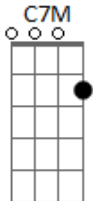

© ukulele-chords.com