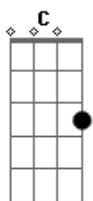

Joni Mitchell - See You Sometime

Tom: C

(intro) (F C7M F C G C)

F C7M
Where are you now?
F C7M
Are you in some ho-tel room
F C G
Does it have a view?

C F C7M
Are you caught in a crowd
F C7M
Or holding some ho-ney
F C G C
Who came on to you?

G D
Why do you have to be so jive?
Db4

Okay, hang up the phone
G C7M D7
It hurts, but some-thing survives
C7M G
Though it's un-der-mined

A Ab
I would still like to see you sometime

A
F C7M
I'm feeling so good
F C7M
And my friends all tell me
F C G
That I'm looking fine

C F C7M
I run in the woods
F C7M
I spring from the boul-ders
F C G ? C
Like a mama lion

G D
I'm not ready to change

C G
My name again, but you know I'm not after a piece
C7M D7
Of your for- tune and your fame

C7M G
'Cause I tas- ted mine
A E A E A G2
I'd just like to see you sometime

A
D C
Pack your sus-pen-ders
D C D D7 G G2 - G
I'll come meet your plane
C2 C
No need to surrender
G A ? E (3x) - A
I just want to see you again

F C7M
We're in for more rain
F C7M
I could sure use some sun- shine
F C G
On my apple trees

C F C7M
It seems such a shame
F C7M
We start off so kind
F C G ? C
And end so heartlessly

G D
I couldn't take them all
C
On then with a head full of questions
G C7M D7
And hypes, so when the hopes got so slim
C7M G
I just re-signed
A E A E A G2
But I'd just like to see you sometime
A E A E F C7M F - C
I would sure like to see you

(F C7M F C G C)

Acordes

© ukulele-chords.com