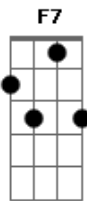

ukulele-chords.com