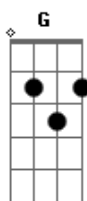

Joni Mitchell - Just Like This Train

Tom: F

(intro) (A Bb B C Db D C A Bb B C)

I?m al-ways running behind the time
G7sus4 C

Just like this train

Shaking into town
Am C G
With the brakes com-plai-ning

I used to count lovers like railroad cars
D C
I counted them on my side

Late-ly I don?t count on noth-ing
F7 Am

I just let things slide
C

The station mas-ter?s shuffling cards
G F

Box cars are bang-ing in the yards
G

Jealous lovin?ll make you crazy
F7 D Gm C
If you can?t find your goodness
'Cause you lost your heart

(A Bb B C Db D C A Bb B C)

I went look-ing for a cause
C
Or a strong cat without stars
D G7sus4
Or any reason to re- -sume
C F7

And I found this empty seat
Am C
In this crowded waiting room
G
Ev-erybody waiting

Old man sleeping on his bags
D C
Women with that teased-up kind of hair
F7 Am
Kids with the jitters in their legs

And those wide, wide open stares
C
And the kids got Cokes and chocolate bars
G F

There?s a thin man smo-king a fat cigar
G

Jealous lovin?ll make you crazy
F7 D
If you can?t find your goodness
'Cause you lost your heart

What are you gonna do now?
Gm

You?ve got no one to give your love to
C

(A Bb B C Db D C A Bb B C)

Well, I?ve got this berth
C
And this roll-down blind
D G7sus4
I?ve got this fold-up sink
C F7 Am

And these rocks and cactuses go-ing by
C G
And a bottle of German wine to drink

Settle down into the clickety-clack
D C
With the clouds and the stars to read
F7 Am
Dream-ing of the pleasure I?m gon-na have
C

Watching your hair-line recede
C
My vain darling

Watching your hair and clouds and stars
G G
I?m rocking away in a sleeping car
G

This jealous lov-ing?s bound to make me cra-zy
G D
I can?t find my good-ness, I lost my heart
F7 D
Oh, sour grapes, because I lost my heart
Gm C

Oh, sour grapes, because I lost my heart
Gm C

(A Bb B C Db D C A Bb B C)

Acordes

ukulele-chords.com

ukulele-chords.com

ukulele-chords.com

ukulele-chords.com