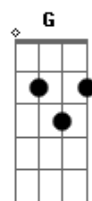

Joni Mitchell - Just Like This Train

Tom: F

(intro) (A Bb B C Db D C A Bb B C)

I?m al-ways running behind the time
G7sus4 C

Just like this train

Shaking into town
Am C G
With the brakes com-plai-ning

I used to count lovers like railroad cars
D C
I counted them on my side

Late-ly I don?t count on noth-ing
F7 Am7 C

I just let things slide

The station mas-ter?s shuffling cards
G F

Box cars are bang-ing in the yards

Jealous lovin?ll make you crazy
F7 D Gm C
If you can?t find your goodness
'Cause you lost your heart

(A Bb B C Db D C A Bb B C)

I went look-ing for a cause
C
Or a strong cat without claws
D G7sus4
Or any reason to re- -sume
C F7

And I found this empty seat
Am C
In this crowded waiting room
G
Ev-erybody waiting

Old man sleeping on his bags
D C
Women with that teased-up kind of hair
F7 Am
Kids with the jitters in their legs

And those wide, wide open stares
C
And the kids got Cokes and chocolate bars
G F
There?s a thin man smo-king a fat cigar
G

Jealous lovin?ll make you crazy
F7 D
If you can?t find your goodness
'Cause you lost your heart

Gm7
What are you gonna do now?
C
You?ve got no one to give your love to

(A Bb B C Db D C A Bb B C)

Well, I?ve got this berth
C
And this roll-down blind
D G7sus4
I?ve got this fold-up sink

And these rocks and cactuses go-ing by
C F7 Am
And a bottle of German wine to drink
C G

D C
Settle down into the clickety-clack
With the clouds and the stars to read
F7 Am
Dream-ing of the pleasure I?m gon-na have
C

Watching your hair-line recede
C
My vain darling

Watching your hair and clouds and stars
G G
I?m rocking away in a sleeping car
G G
This jealous lov-ing?s bound to make me crazy
G
I can?t find my good-ness, I lost my heart
F7 D
Oh, sour grapes, because I lost my heart
Gm7 C

(A Bb B C Db D C A Bb B C)

Acordes

ukulele-chords.com

ukulele-chords.com

ukulele-chords.com

ukulele-chords.com

ukulele-chords.com

ukulele-chords.com