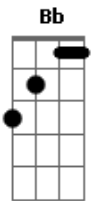

Joni Mitchell - Just Like This Train

Tom: F

(intro) (A Bb B C Db D C A Bb B C)

I?m al-ways running behind the time
G7sus4 C

Just like this train

Shaking into town
Am C G
With the brakes com-plai-ning

I used to count lovers like railroad cars
D C
I counted them on my side

(A Bb B C Db D C A Bb B C)

Acordes

© ukulele-chords.com

© ukulele-chords.com

© ukulele-chords.com

© ukulele-chords.com

© ukulele-chords.com

© ukulele-chords.com