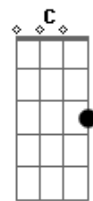

Joni Mitchell - Just Like This Train

Tom: F

(intro) (A Bb B C Db D C A Bb B C)

I?m al-ways running behind the time
G7sus4 C

Just like this train

Shaking into town
Am C G
With the brakes com-plai-ning

I used to count lovers like railroad cars
D C
I counted them on my side

(A Bb B C Db D C A Bb B C)

Acordes

© ukulele-chords.com

© ukulele-chords.com

© ukulele-chords.com

© ukulele-chords.com

© ukulele-chords.com

© ukulele-chords.com