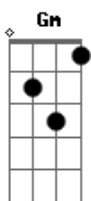

ukulele-chords.com