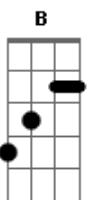

Joni Mitchell - Just Like This Train

Tom: F

(intro) (A Bb B C Db D C A Bb B C)

I?m al-ways running behind the time
G7sus4 C

Just like this train

Shaking into town
Am C G
With the brakes com-plai-ning

I used to count lovers like railroad cars
D C
I counted them on my side

(A Bb B C Db D C A Bb B C)

I went look-ing for a cause
C
Or a strong cat without claws
D G7sus4
Or any reason to re- -sume
C F7

And I found this empty seat
Am C
In this crowded waiting room
G
Ev-erybody waiting

(A Bb B C Db D C A Bb B C)

Acordes

ukulele-chords.com

ukulele-chords.com

ukulele-chords.com

ukulele-chords.com

ukulele-chords.com

ukulele-chords.com