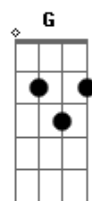

ukulele-chords.com