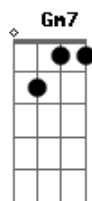

© ukulele-chords.com