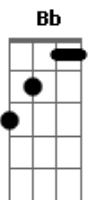

Joni Mitchell - Just Like This Train

Tom: F

(intro) (A Bb B C Db D C A Bb B C)

I?m al-ways running behind the time
G7sus4 C

Just like this train

Shaking into town
Am C G
With the brakes com-plai-ning

I used to count lovers like railroad cars
D C
I counted them on my side

(A Bb B C Db D C A Bb B C)

Acordes

ukulele-chords.com

ukulele-chords.com

ukulele-chords.com

ukulele-chords.com

ukulele-chords.com

ukulele-chords.com