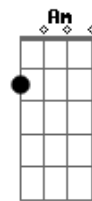

© ukulele-chords.com