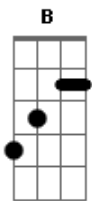

Joni Mitchell - Just Like This Train

Tom: F

(intro) (A Bb B C Db D C A Bb B C)

I?m al-ways running behind the time
G7sus4 C

Just like this train

Shaking into town
Am C G
With the brakes com-plai-ning

I used to count lovers like railroad cars
D C
I counted them on my side

(A Bb B C Db D C A Bb B C)

I went look-ing for a cause
C
Or a strong cat without claws
D G7sus4
Or any reason to re- -sume
C F7

And I found this empty seat
Am C
In this crowded waiting room
G
Ev-erybody waiting

(A Bb B C Db D C A Bb B C)

Acordes

© ukulele-chords.com

© ukulele-chords.com

© ukulele-chords.com

© ukulele-chords.com

© ukulele-chords.com

© ukulele-chords.com