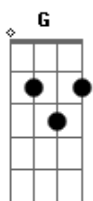

© ukulele-chords.com