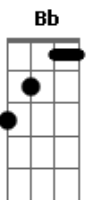

ukulele-chords.com