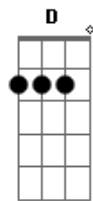

Joni Mitchell - Just Like This Train

Tom: F

(intro) (A Bb B C Db D C A Bb B C)

I?m al-ways running behind the time
G7sus4 C

Just like this train

Shaking into town
Am C G
With the brakes com-plai-ning

I used to count lovers like railroad cars
D C
I counted them on my side

(A Bb B C Db D C A Bb B C)

Acordes

© ukulele-chords.com

© ukulele-chords.com

© ukulele-chords.com

© ukulele-chords.com

© ukulele-chords.com

© ukulele-chords.com