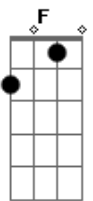

Late-ly I don?t count on noth-ing
F7 Am7 C
I just let things slide

The station mas-ter?s shuffling cards
G F
Box cars are bang-ing in the yards

Jealous lovin?ll make you crazy
F7 D Gm C
If you can?t find your goodness
'Cause you lost your heart

(A Bb B C Db D C A Bb B C)

I went look-ing for a cause
C
Or a strong cat without claws
D G7sus4
Or any reason to re- -sume
C F7

And I found this empty seat
Am C
In this crowded waiting room
G
Ev-erybody waiting

Old man sleeping on his bags
D C
Women with that teased-up kind of hair
F7 Am
Kids with the jitters in their legs

And those wide, wide open stares
C

And the kids got Cokes and chocolate bars
G F
There?s a thin man smo-king a fat cigar
G

Jealous lovin?ll make you crazy
F7 D
If you can?t find your goodness
'Cause you lost your heart

Gm7
What are you gonna do now?

You?ve got no one to give your love to
C
(A Bb B C Db D C A Bb B C)

Well, I?ve got this berth
C
And this roll-down blind
D G7sus4
I?ve got this fold-up sink

And these rocks and cactuses go-ing by
C F7 Am
And a bottle of German wine to drink
C G

D C
Settle down into the clickety-clack
With the clouds and the stars to read
F7 Am
Dream-ing of the pleasure I?m gon-na have
C

Watching your hair-line recede
C
My vain darling

Watching your hair and clouds and stars
G G
I?m rocking away in a sleeping car
G

This jealous lov-ing?s bound to make me crazy
G
I can?t find my good-ness, I lost my heart
F7 D
Oh, sour grapes, because I lost my heart
Gm7 C

(A Bb B C Db D C A Bb B C)

Acordes

© ukulele-chords.com