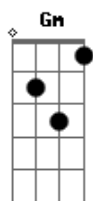

© ukulele-chords.com