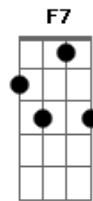

© ukulele-chords.com