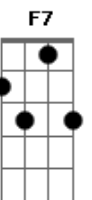

ukulele-chords.com