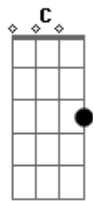

© ukulele-chords.com