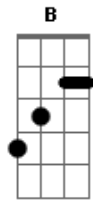

© ukulele-chords.com