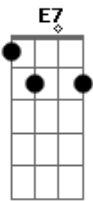

© ukulele-chords.com