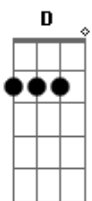

© ukulele-chords.com