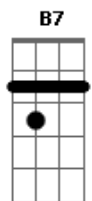

© ukulele-chords.com