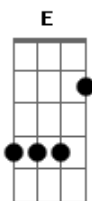

© ukulele-chords.com