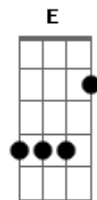

© ukulele-chords.com