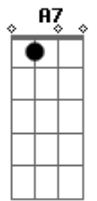

© ukulele-chords.com