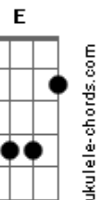

© ukulele-chords.com