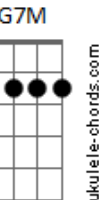

© ukulele-chords.com