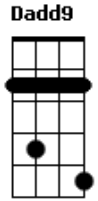

© ukulele-chords.com