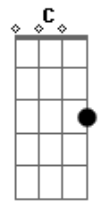

© ukulele-chords.com