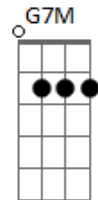

© ukulele-chords.com