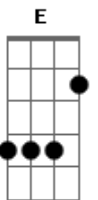

© ukulele-chords.com