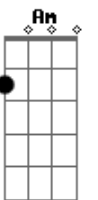

Am7 A Am7
 Blue,
 A Em C
 I loooove yooooooooo

(G C C G)

Am7 A
 Blue
 Am7 A C
 Here is a shell for you
 Dadd9 C Dadd9
 Inside you'll hear a sigh
 C Dm D Dm
 A foggy lullaby
 F Am
 There is your song from me

[Final] Em C G D Am7 A7

Acordes

© ukulele-chords.com

© ukulele-chords.com

© ukulele-chords.com

© ukulele-chords.com

© ukulele-chords.com

© ukulele-chords.com