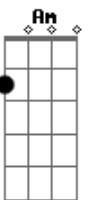

© ukulele-chords.com