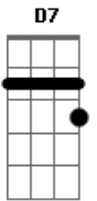

© ukulele-chords.com