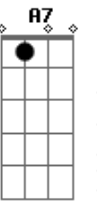

© ukulele-chords.com