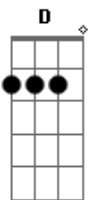

© ukulele-chords.com

© ukulele-chords.com