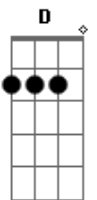

© ukulele-chords.com