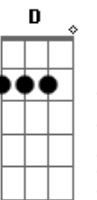

© ukulele-chords.com