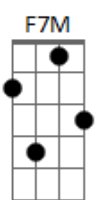

© ukulele-chords.com