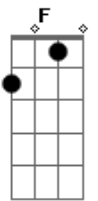

© ukulele-chords.com