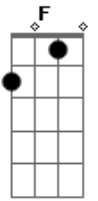

© ukulele-chords.com