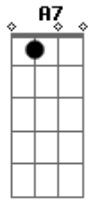

© ukulele-chords.com

© ukulele-chords.com