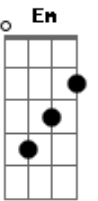

© ukulele-chords.com