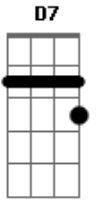

© ukulele-chords.com