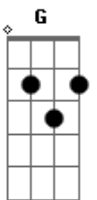

Joni Mitchell - Blue

tom:

E (forma dos acordes no tom de D)

Capostrate na 2ª casa

Blue
 Am7 A
 Am7 A
 Songs are like tattoos
 F7M Am7 Dadd9 C Dadd9
 You know I've been to sea before
 C Dadd9
 Crown and anchor me
 Am7 F7M G7M
 Or let me sail away

Am7 A
 Hey, Blue
 Am7 A C
 Here is a song for you
 Dadd9 C Dadd9
 Ink on a pin
 C Dadd9
 Underneath the skin
 Am7 F7M G7M
 An empty space to fill in

Am A Am
 Well, there're so many sinking now
 F G
 You've got to keep thinking
 C D
 You can make it thru these waves

Am7 A Am7
 Blue,
 A Em C
 I loooove yooooooooo

(G C C G)

Am7 A
 Blue
 Am7 A C
 Here is a shell for you
 Dadd9 C Dadd9
 Inside you'll hear a sigh
 C Dm D Dm
 A foggy lullaby
 F Am
 There is your song from me

[Final] Em C G D Am7 A7

Acordes

© ukulele-chords.com

© ukulele-chords.com

© ukulele-chords.com

© ukulele-chords.com

© ukulele-chords.com

© ukulele-chords.com