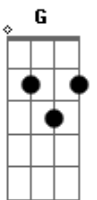

© ukulele-chords.com