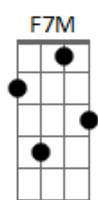

© ukulele-chords.com

© ukulele-chords.com