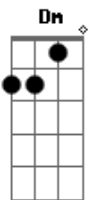

© ukulele-chords.com