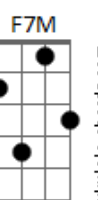

© ukulele-chords.com