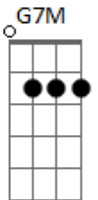

© ukulele-chords.com