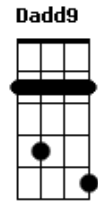

© ukulele-chords.com