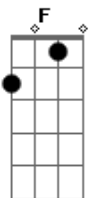

© ukulele-chords.com