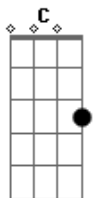

Dm C G2
Constantly in the darkness, where's that at?

Am7 G
If you want me I'll be in the bar

C G2
On the back of a cartoon coaster

Am7
In the blue TV screen light

Dm C
I drew a map of Canada

Dm C G2 Am7
With your face sketched on it twice

F Em
Oh, you're in my blood like holy wine

Dm C
You taste so bitter and so sweet

C G2 Am7
Oh, I could drink a case of you darling and I would

Dm C G2 C
still be on my feet, oh I would still be on my feet

C F Am G Am, FF FF, EmEm EmEm, Dm CC, G2G2 C Am7 Am7 GG G Am7
G2G2 G2G2 gg

Oh I am a lonely painter
I live in a box of paints
I'm frightened by the devil
And I'm drawn to those ones that ain't afraid

I remember that time you told me, you said love is touching
souls

Surely you touched mine 'cause
Part of you pours out of me

In these lines from time to time
Oh, you're in my blood like holy wine

Taste so bitter and so sweet
Oh, I could drink a case of you darling

Still I'd be on my feet
I would still be on my feet [intro progression]

I met a woman, she had a mouth like yours
She knew your lies

She knew your devils and your deeds, and she said
Go to him, stay with him if you can

But be prepared to bleed
Oh but you are in my blood, you're my holy wine

You're so bitter, baby
Bitter and so sweet

Oh I could drink a case of you darling
Still I'd be on my feet

I would still be on my feet [intro progression]

CHORDS:

C: x3x05x

F: x8x0Ax (A=10)

Am: xCx0Dx (C=12, D=13)

G: xAx0Cx (A=10)

Em: x7x08x

Dm: x5x06x

Am7: x0x01x

G2: x2x03x

G3: 3xx00x

Intro: C F Am G Am F

C

Em

Dm

G C Am7

G G Am7 G G G G

Acordes

© ukulele-chords.com