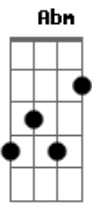

© ukulele-chords.com