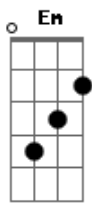

© ukulele-chords.com