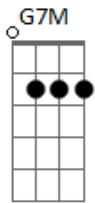

Misty Edwards - I Love The Way You Think (Kindest One I Know)

tom:
Capotraste na 4ª casa
Intro: Em G7M C7M G7M

[Primeira Parte]

Em G7M C7M
You are the kindest one I know

G7M Em
Gracious and Your anger's slow

[Refrão]

I love the way You think

I love the way You feel
I love that beautiful mind
That beautiful heart of Yours

[Ponte]

Em
Wrap me in Your mercy
D
Yoke me in Your meekness
C
With cords of lovingkindness
D
Bind me to You

Acordes

© ukulele-chords.com