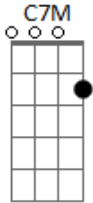

© ukulele-chords.com