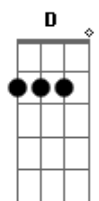

Mister Jam - Sweet Addiction

Tom: Eb

(com acordes na forma de D)

Capostrate na 1ª casa

Intro: G A Gbm7 Bm A

G A
I've got this feeling in my heart again

Gbm7 G A
It's everytime I see your eyes

G A
It's like I'm falling into love again

G A Gbm7
It's true, so true , I can't stop thinking

Bm A G A
I can't stop falling for you , it's true

Gbm7 Bm A
You're my sweet addiction

Acordes

© ukulele-chords.com

© ukulele-chords.com

© ukulele-chords.com