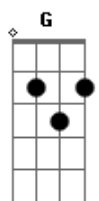

Mister Jam - Sweet Addiction

Tom: Eb

(com acordes na forma de D)

Capostrate na 1ª casa

Intro: G A Gbm7 Bm A

G A
I've got this feeling in my heart again

Gbm7 G A
It's everytime I see your eyes

G A
It's like I'm falling into love again

Gbm7 G A
I think I'm going crazy, crazy for you

G A Gbm7
It's true, so true , I can't stop thinking

Bm A G A
I can't stop falling for you , it's true

Gbm7 Bm A
You're my sweet addiction

F7M Em7
Give me tonight

F7M Em7
And I'll hold you so tight

G A
Cause love like ours

Gbm7 Bm A G A
It's so precious girl, it's so hard to find

Gbm7 Bm A
You're my sweet addiction

G A
You're my sweet addiction

Gbm7 Bm A
You're my sweet addiction

G A Gbm7
It's true, so true , I can't stop thinking

Bm A G A
I can't stop falling for you , it's true

Gbm7 Bm A
You're my sweet addiction

Acordes

© ukulele-chords.com

© ukulele-chords.com

© ukulele-chords.com