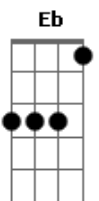

Mister Jam - Sweet Addiction

Tom: Eb

(com acordes na forma de D)

Capostrate na 1ª casa

Intro: G A Gbm7 Bm A

G A
I've got this feeling in my heart again

Gbm7 G A
It's everytime I see your eyes

G A
It's like I'm falling into love again

Gbm7 G A
I think I'm going crazy, crazy for you

G A Gbm7
It's true, so true , I can't stop thinking

Bm A G A
I can't stop falling for you , it's true

Gbm7 Bm A
You're my sweet addiction

F7M Em7
Give me tonight

F7M Em7
And I'll hold you so tight

G A
Cause love like ours

Gbm7 Bm A G A
It's so precious girl, it's so hard to find

Gbm7 Bm A
You're my sweet addiction

G A
You're my sweet addiction

Gbm7 Bm A
You're my sweet addiction

G A Gbm7
It's true, so true , I can't stop thinking

Bm A G A
I can't stop falling for you , it's true

Gbm7 Bm A
You're my sweet addiction

Acordes

© ukulele-chords.com

© ukulele-chords.com

© ukulele-chords.com