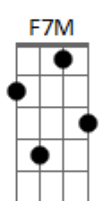

Mister Jam - Sweet Addiction

Tom: Eb

(com acordes na forma de D)

Capostrate na 1ª casa

Intro: G A Gbm7 Bm A

G A
I've got this feeling in my heart again

Gbm7 G A
It's everytime I see your eyes

G A
It's like I'm falling into love again

Gbm7 G A
I think I'm going crazy, crazy for you

G A Gbm7
It's true, so true , I can't stop thinking

Bm A G A
I can't stop falling for you , it's true

Gbm7 Bm A
You're my sweet addiction

F7M Em7
Give me tonight

F7M Em7
And I'll hold you so tight

G A
Cause love like ours

Gbm7 Bm A G A
It's so precious girl, it's so hard to find

Gbm7 Bm A
You're my sweet addiction

G A
You're my sweet addiction

Gbm7 Bm A
You're my sweet addiction

G A Gbm7
It's true, so true , I can't stop thinking

Bm A G A
I can't stop falling for you , it's true

Gbm7 Bm A
You're my sweet addiction

Acordes

© ukulele-chords.com

© ukulele-chords.com

© ukulele-chords.com