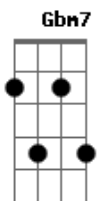

© ukulele-chords.com