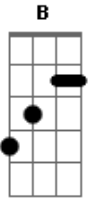

© ukulele-chords.com