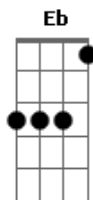

© ukulele-chords.com