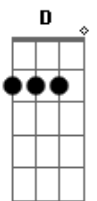

© ukulele-chords.com