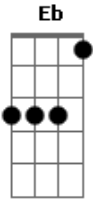

© ukulele-chords.com

© ukulele-chords.com