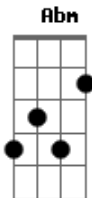

© ukulele-chords.com