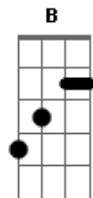

© ukulele-chords.com

[Refrão]

Db (Oaaaao) Descending angel, stand by my side
Db (Oaaaao) We'll face the night, descending angel
Db (Oaaaao) We Guard the gates of Hell just one more night
Db (Oaaaao) Forever ends tonight

[Solo]

Bbm Db Abm Fm Gbm B Fm
Descending angel
Bbm Db Abm Fm Gbm B Fm

[Refrão]

Bbm Descending angel
Db (Whaaoo) Descending angel, stand by my side
Db (Whaaoo) and face the night, descending angel
Db (Whaaoo) we Guard the gates of Hell just one more night
Db (Whaaoo) Ooh, Forever ends tonight
Fm Descending angel
Fm Little rebel angel
Abm Fm Little rebel angel
Bbm Db Abm Fm Little rebel angel
Bbm De-scen-ding an-gel!