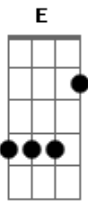

© ukulele-chords.com

© ukulele-chords.com