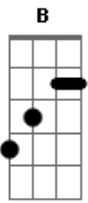

© ukulele-chords.com