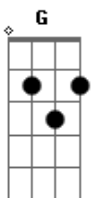

© ukulele-chords.com

© ukulele-chords.com