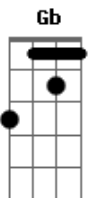

© ukulele-chords.com