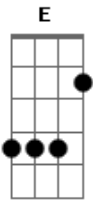

Misfits - 1000000 Years Bc

Tom: **A**

Submitted By: Whisper
EMail:

Tuning: Standard (**E A D G B E**)

Here is a fun song to play!
Intro:

Verse

Pre-Chorus

Chorus

Break-Off |Ending

Drumsticks...
Intro: Verse x2
Pre-Chorus
Chorus
Verse x2
Pre-Chorus
Chorus
Break-Off wnding
Chorus x2
Break-Off

Acordes

© ukulele-chords.com

© ukulele-chords.com

© ukulele-chords.com

© ukulele-chords.com