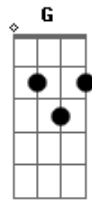

Misfits - 1000000 Years Bc

Tom: **A**

Submitted By: Whisper
EMail:

Tuning: Standard (**E A D G B E**)

Here is a fun song to play!
Intro:

Verse

Pre-Chorus

Chorus

Break-Off |Ending

Drumsticks...
Intro: Verse x2
Pre-Chorus
Chorus
Verse x2
Pre-Chorus
Chorus
Break-Off wnding
Chorus x2
Break-Off

Acordes

© ukulele-chords.com

© ukulele-chords.com

© ukulele-chords.com

© ukulele-chords.com