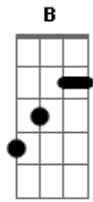

Misfits - 1000000 Years Bc

Tom: **A**

Submitted By: Whisper
EMail:

Tuning: Standard (**E A D G B E**)

Here is a fun song to play!
Intro:

Verse

Pre-Chorus

Chorus

Break-Off |Ending

Drumsticks...
Intro: Verse x2
Pre-Chorus
Chorus
Verse x2
Pre-Chorus
Chorus
Break-Off wnding
Chorus x2
Break-Off

Acordes

© ukulele-chords.com

© ukulele-chords.com

© ukulele-chords.com

© ukulele-chords.com