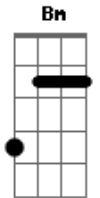

© ukulele-chords.com