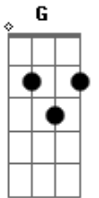

© ukulele-chords.com