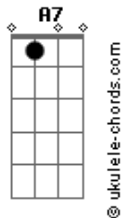

# Minutemen - Number One Hit Song

Tom: **G**

From: (Gary Von Colln)

Written by D. Boon

File format: tab

Transcription: Gary Von Colln

This song is based on a two chord progression: **A7** - **D**. During the singing, D. Boon plays some individual notes from the **A7** and **D** chords.

The solo (not tabbed here) uses **A** pentatonic minor, I think.  
Intro: **E7**

Main Riff

Verse chords

**A7**                      **D**

## Acordes

Structure and words  
-----

[Play first position **E** or **E7** chord, vary volume]

[Play Main Riff 2x]

[Speak words over verse chords, played broken]

On the back of a winged horse,  
Through the skys pearly grey.  
Love is leaf-like.  
You and me, babe.  
Twinkle, Twinkle,  
Blah, blah, blah