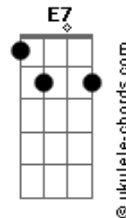

# Minutemen - Number One Hit Song

Tom: **G**

From: (Gary Von Colln)

Written by D. Boon

File format: tab

Transcription: Gary Von Colln

This song is based on a two chord progression: **A7** - **D**. During the singing, D. Boon plays some individual notes from the **A7** and **D** chords.

The solo (not tabbed here) uses **A** pentatonic minor, I think.  
Intro: **E7**

Main Riff

Verse chords

**A7**                      **D**

## Acordes

Structure and words  
-----

[Play first position **E** or **E7** chord, vary volume]

[Play Main Riff 2x]

[Speak words over verse chords, played broken]

On the back of a winged horse,  
Through the skys pearly grey.  
Love is leaf-like.  
You and me, babe.  
Twinkle, Twinkle,  
Blah, blah, blah