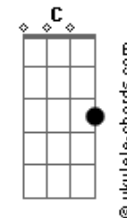

# Minutemen - Number One Hit Song

Tom: **G**

From: (Gary Von Colln)

Written by D. Boon

File format: tab

Transcription: Gary Von Colln

This song is based on a two chord progression: **A7** - **D**. During the singing, D. Boon plays some individual notes from the **A7** and **D** chords.

The solo (not tabbed here) uses **A** pentatonic minor, I think.  
Intro: **E7**

Main Riff

Verse chords

**A7**                      **D**

## Acordes

Structure and words  
-----

[Play first position **E** or **E7** chord, vary volume]

[Play Main Riff 2x]

[Speak words over verse chords, played broken]

On the back of a winged horse,  
Through the skys pearly grey.  
Love is leaf-like.  
You and me, babe.  
Twinkle, Twinkle,  
Blah, blah, blah