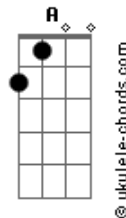

# Minutemen - Number One Hit Song

Tom: **G**

From: (Gary Von Colln)

Written by D. Boon

File format: tab

Transcription: Gary Von Colln

This song is based on a two chord progression: **A7** - **D**. During the singing, D. Boon plays some individual notes from the **A7** and **D** chords.

The solo (not tabbed here) uses **A** pentatonic minor, I think.  
Intro: **E7**

Main Riff

Verse chords

**A7**                      **D**

## Acordes

Structure and words  
-----

[Play first position **E** or **E7** chord, vary volume]

[Play Main Riff 2x]

[Speak words over verse chords, played broken]

On the back of a winged horse,  
Through the skys pearly grey.  
Love is leaf-like.  
You and me, babe.  
Twinkle, Twinkle,  
Blah, blah, blah