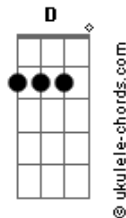

# Minutemen - Number One Hit Song

Tom: **G**

From: (Gary Von Colln)

Written by D. Boon

File format: tab

Transcription: Gary Von Colln

This song is based on a two chord progression: **A7** - **D**. During the singing, D. Boon plays some individual notes from the **A7** and **D** chords.

The solo (not tabbed here) uses **A** pentatonic minor, I think.  
Intro: **E7**

Main Riff

Verse chords

**A7**                      **D**

## Acordes

Structure and words  
-----

[Play first position **E** or **E7** chord, vary volume]

[Play Main Riff 2x]

[Speak words over verse chords, played broken]

On the back of a winged horse,  
Through the skys pearly grey.  
Love is leaf-like.  
You and me, babe.  
Twinkle, Twinkle,  
Blah, blah, blah