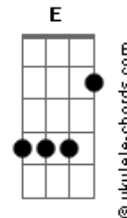

# Minutemen - Number One Hit Song

Tom: **G**

From: (Gary Von Colln)

Written by D. Boon

File format: tab

Transcription: Gary Von Colln

This song is based on a two chord progression: **A7** - **D**. During the singing, D. Boon plays some individual notes from the **A7** and **D** chords.

The solo (not tabbed here) uses **A** pentatonic minor, I think.  
Intro: **E7**

Main Riff

Verse chords

**A7**                      **D**

## Acordes

Structure and words  
-----

[Play first position **E** or **E7** chord, vary volume]

[Play Main Riff 2x]

[Speak words over verse chords, played broken]

On the back of a winged horse,  
Through the skys pearly grey.  
Love is leaf-like.  
You and me, babe.  
Twinkle, Twinkle,  
Blah, blah, blah

**E**  
**T**  
**C**

[solo (not tabbed)]

[Play Main Riff 2x]