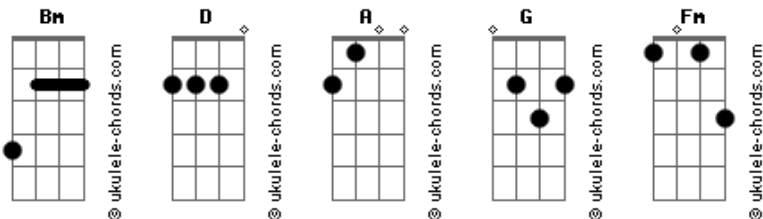

Minutemen - Do You Want New Wave

Written by Mike Watt
File format: tab, btab
Transcription: Gary Von Colln

The main chords in this song are **Bm** and **D**. The Bridge is **Fm**. The guitar part uses fast right hand picking or slow strums so that the individual notes from the chords sound. Use your thumb and index finger or thumb and middle finger to pluck the two strings for the turnaround riff.

I have also tabbed the bass part.

Bass Intro

D **Bm** **D**

```
G-|-----|-----|-----|-----|
D-|-----|-----|-----|-----|
A-|-5-----5-----5-----5-----|-2-2-2-2-|-0-0-0-0-|
E-|-----5-----5-----5-----5-----|-----|-----|
```

Bass after first verse

Acordes

D

```
G-|-----|-----|
D-|-----|-----|
A-|-/5-3-2-3-|-0-0-0-0-|
E-|-----|-----|
```

Bass turn around riff

Bm A G A D

```
G-|-----|-----|
D-|-9-7-5-7-|-|-----|
A-|-----|-----5-5-5-5-|
E-|-----|-----|
```

Bass riff after turn around riff

D

```
G-|-----|-----|-----|-----|
D-|-----|-----|-/7-5-4-5-|-4-----|
A-|-/8-7-6-5-|-|-----|-----7-5-7-|
E-|-----|-5-6-7-8-|-|-----|-----|
```

Bass bridge

Fm

```
G-|-----|-----|
D-|-----|-4-2-0-----|
A-|-----0-2-----4-----|
E-|-2-4-----|-----|
```