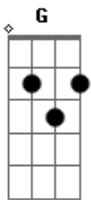

Minutemen - Corona

Tom: G
Intro:

Riff:

Final da música:

E|-3--|
B|-3--|
G|-0--|
D|-0--|
A|-2--|
E|-3--|

Letra da música:

G Bm D
The people will survive
G Bm D
In their environment
Am D G

Bm D
The dirt, scarcity and emptiness
of our South

G Bm D
The injustices of our greed

G Bm D
The practices we inherit
Am D G
The dirt, scarcity and emptiness
Bm D
of our South

G Bm D
There on the beach
G Bm D
I could see it in her eyes
Am D G
I only had a Corona
Bm D
Five cents deposit

Acordes

© ukulele-chords.com