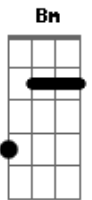

© ukulele-chords.com