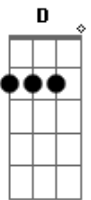

© ukulele-chords.com