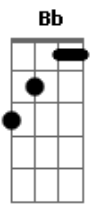

© ukulele-chords.com