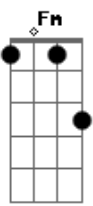

© ukulele-chords.com