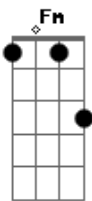

© ukulele-chords.com