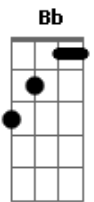

© ukulele-chords.com