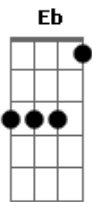

Roger Miller - The Moon Is High

Tom: **D**

Well the moon is high and so am I

The stars are out and so will I be pretty soon **G**
 And I can tell you're mad at me

There you stand, telling me goodbye **D**

And I say no, you can't go **A**

I love you so much, I can't let you get away **G**

But come the dawn and it will dawn on me you're gone **A** **D**

Love don't leave me, don't leave me laying here **G**

This ground is cold and chilly really **D**
 Don't leave your charming Billy

But come the dawn and it will dawn on me you're gone **Bb** **Eb**

Ab
 Love don't leave me, don't leave me laying here

This ground is cold and chilly really **Eb**
 Don't leave your charming Billy

Way out here, you hear? **Bb**
 Well the moon is high and so am I

The stars are out and so will I be pretty soon **Ab**

But come the dawn and it will dawn on me you're gone **Bb** **Eb**

Acordes

© ukulele-chords.com

© ukulele-chords.com

© ukulele-chords.com

© ukulele-chords.com