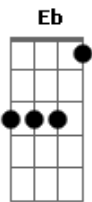

© ukulele-chords.com