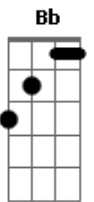

© ukulele-chords.com