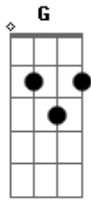

© ukulele-chords.com

© ukulele-chords.com