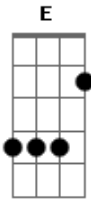

© ukulele-chords.com