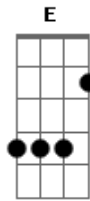

© ukulele-chords.com