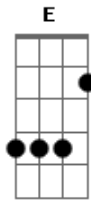

© ukulele-chords.com