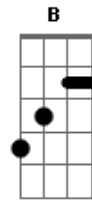

© ukulele-chords.com